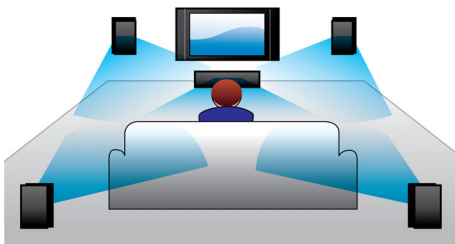

Dolby TrueHD and DTS-HD

Dolby TrueHD and DTS-HD Master Audio deliver the finest sound from your Blu-ray Discs. Audio reproduced is virtually indistinguishable from the studio master, so you hear what the creators intended for you to hear. Dolby TrueHD and DTS-HD Master Audio Essential complete your high definition entertainment experience.