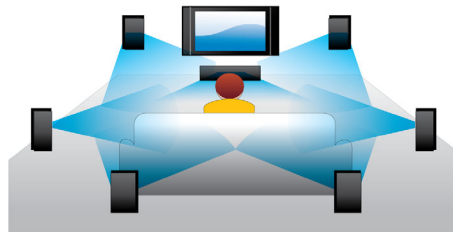

Dolby TrueHD

Dolby TrueHD delivers the finest sound from your Blu-ray Discs. Audio reproduced is virtually indistinguishable from the studio master, so you hear what the creators intended for you to hear. Dolby TrueHD completes your high definition entertainment experience.