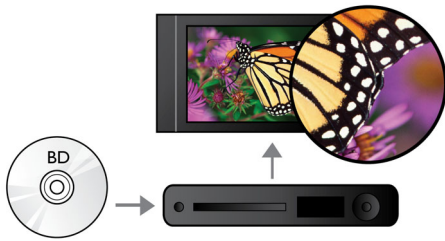

Highlights

Blu-ray Disc playback

Blu-ray Discs have the capacity to carry high definition data, along with pictures in the 1920 x 1080 resolution that defines full high definition images. Scenes come to life as details leap at you, movements smoothen and images turn crystal clear. Blu-ray also delivers uncompressed surround sound — so your audio experience becomes unbelievably real. The high storage capacity of Blu-ray Discs also allows a host of interactive possibilities to be built in. Seamless navigation during playback and other exciting features such as pop-up menus bring a whole new dimension to home entertainment.