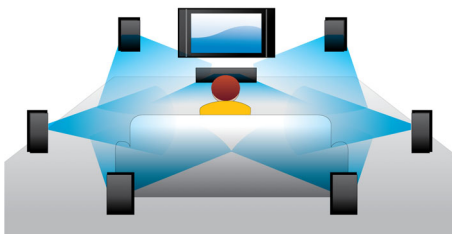

Dolby TrueHD and DTS-HD MA

DTS-HD Master Audio and Dolby TrueHD delivers 7.1 channels of the finest sound from your Blu-ray Discs. Audio reproduced is virtually indistinguishable from the studio master, so you hear what the creators intended for you to hear. DTS-HD Master Audio and Dolby TrueHD complete your high definition entertainment experience.