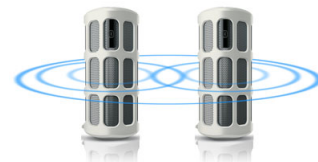

Motion sensor

SHOQBOX is equipped with a motion sensor. Simply swipe over the sensor from left to right or right to left, to skip to the next or last track. Put your hand over the sensor for a second to pause the music. Do it again to put it back on. Easy gesture control allows you to control your music the simplest way.

Built-in mic

With its built-in microphone, it also works as a speaker phone. When a call comes in, the music is put on pause and you can talk via the speaker. Call for a business meeting. Or, call your friend from a party. Either way, it works great.

You can pair 2 SHOQBOX speakers with the smart sensor for a stereo system of Left and Right channels. Simply place the two speakers side by side and swipe your hands over both sensors from outside in simultaneously. Perfect for a party or gathering. Enjoy big stereo sound from music, movies and games.