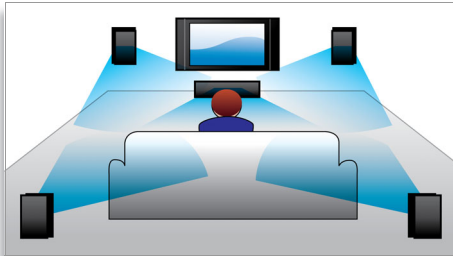

Easy to set up

- Easy-fit™ connectors with colour-coding for a simple setup

PHILIPS
sense and simplicity

Highlights

USB Media Link

The Universal Serial Bus or USB is a protocol standard that is conveniently used to link PCs, peripherals and consumer electronic equipment. With USB Media Link, all you have to do is plug in your USB device, select the movie, music or photo and play away.

DTS, DolbyDigital, ProLogic II

A built-in DTS and Dolby Digital decoder eliminates the need for an external decoder by processing all six channels of audio information to provide a surround sound experience and an astoundingly natural sense of ambience and dynamic realism. Dolby Pro Logic II provides five channels of surround processing from any stereo source.