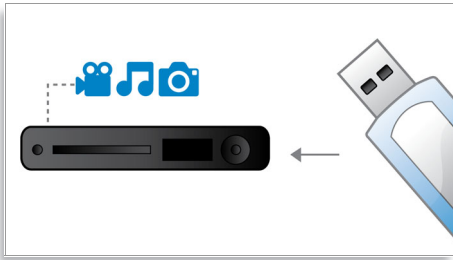

Easy to set up

- Easy-fit™ connectors with colour-coding for a simple setup

PHILIPS
sense and simplicity

Highlights

USB Media Link

The Universal Serial Bus or USB is a protocol standard that is conveniently used to link PCs, peripherals and consumer electronic equipment. With USB Media Link, all you have to do is plug in your USB device, select the movie, music or photo and play away.

DTS, DolbyDigital, ProLogic II

A built-in DTS and Dolby Digital decoder eliminates the need for an external decoder by processing all six channels of audio information to provide a surround sound experience and an astoundingly natural sense of ambience and dynamic realism. Dolby Pro Logic II provides five channels of surround processing from any stereo source.