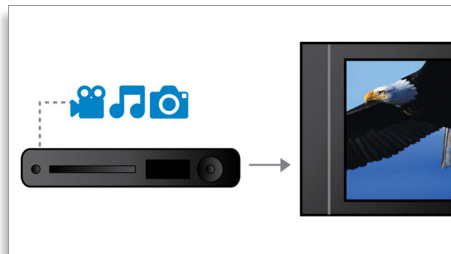

Plays it all

Play virtually any media format you want - whether it is DivX, MP3, WMA or JPEG. Experience the unbeatable convenience of great playability and the luxury of sharing media files on your TV or home theatre system - in the comfort of your living room.