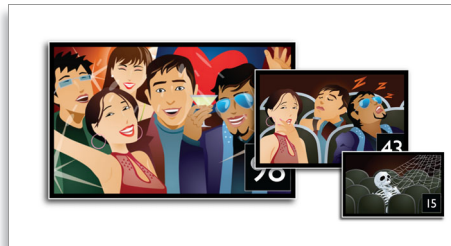

Karaoke scoring

Add a dash of fun to your Karaoke sessions with Karaoke Scoring. Allow your performance to be judged for further improvement, or for friendly competitions. Karaoke Scoring automatically rates your singing and gives you a humorous picture that is tied to how well you did. The fun never ends.