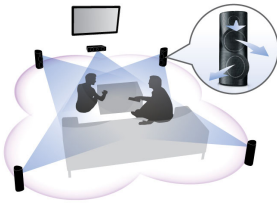

Simply enjoy all your entertainment

- Dock included for convenient playback from your iPod/iPhone
- Built-in WiFi to enjoy your connected media wirelessly
- Instant 2D to 3D conversion for a lifelike movie experience
- Karaoke for fun and exciting song contests at home
- CinemaPerfect HD for clearer and sharper video playback
- Internet radio to enjoy the world of online radio channels
- Turn your Smartphone into a remote for Philips AV products

Designed to enhance your cinema at home

- Wireless rear speakers option for clutter free placement

PHILIPS

5.1 Home theater with 3D Angled speakers
3D Blu-ray dock iPod/iPhone

HTB7530KD/98

Highlights

3D Angled speakers

3D Angled Speakers feature angled drivers to deliver sound not only towards the front but also to the sides, creating a wider sweet spot so you can enjoy more immersive and cinematic surround sound.

Wireless rear speakers option

Instant 2D to 3D conversion

Enjoy 3D movie excitement in your home using your existing 2D movie collection. Instant 3D conversion uses the latest digital technology to analyze 2D video content to distinguish between foreground and background objects. This detail generates a depth map that converts normal 2D video formats, into exciting 3D. Along with your compatible 3D TV, you are now ready to experience full HD 3D.