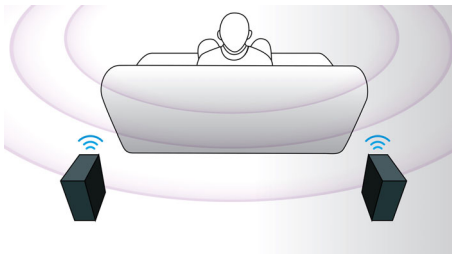

Designed to enhance your cinema at home

- Wireless rear speakers option for clutter free placement

PHILIPS

5.1 Home theater with 3D Angled speakers
3D Blu-ray dock iPod/iPhone

HTB7530KD/98

Highlights

3D Angled speakers

3D Angled Speakers feature angled drivers to deliver sound not only towards the front but also to the sides, creating a wider sweet spot so you can enjoy more immersive and cinematic surround sound.

Wireless rear speakers option

Instant 2D to 3D conversion

Enjoy 3D movie excitement in your home using your existing 2D movie collection. Instant 3D conversion uses the latest digital technology to analyze 2D video content to distinguish between foreground and background objects. This detail generates a depth map that converts normal 2D video formats, into exciting 3D. Along with your compatible 3D TV, you are now ready to experience full HD 3D.