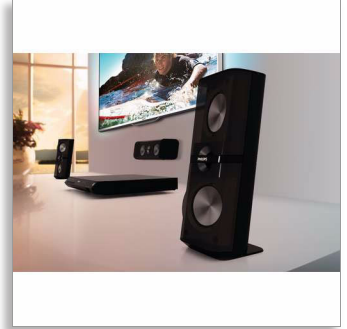

Philips
5.1 Home theater with 3D
Angled speakers

3D Blu-ray
dock iPod/iPhone

HTB7530KD

Enjoy powerful home cinema with 3D Angled Speakers

Obsessed with sound

Maximize your home cinema sound experience with dynamic 3D Directional Angled Speakers! Play all your favorite entertainment content including 3D Blu-ray on this innovative Philips HTB7530 home cinema system.

Great listening experience

- 1000W RMS power delivers great sound for movies and music
- 3D Angled Speakers disperse sound evenly around the room
- DynamicSurround for a more immersive surround experience

Simply enjoy all your entertainment

- Dock included for convenient playback from your iPod/iPhone
- Built-in WiFi to enjoy your connected media wirelessly
- Instant 2D to 3D conversion for a lifelike movie experience
- Karaoke for fun and exciting song contests at home
- CinemaPerfect HD for clearer and sharper video playback
- Internet radio to enjoy the world of online radio channels
- Turn your Smartphone into a remote for Philips AV products