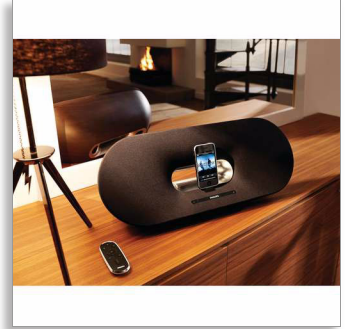

Philips  
docking speaker

for iPod/iPhone/iPad

DS9000

# Experience true fidelity

Obsessed with sound

Philips docking speaker is the gateway to everything you hold precious about music. Built with premium components & natural wood, it unleashes full fidelity from iPod/iPhone/iPad, offering an authentic sound experience true to the original.