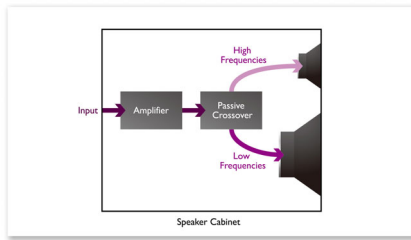

Highlights

Passive crossover

Passive crossover design lets you hear every note clearly so your music comes out amazingly pure, natural and complete. Through complex engineering, each part of the full audible spectrum of sound frequencies is separated and sent to the appropriate drivers. Signals beyond a driver's frequency response are never sent, so sound quality is vastly improved and distortion level greatly reduced. Together with premium electronic components, passive crossover delivers audio that is coherent, uncompromised and faithful to the original.