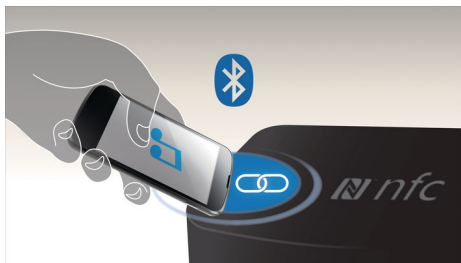

Easy to use

- One-Touch with NFC-enabled smartphones for Bluetooth pairing
- Handy remote control for extra convenience
- CD Shuffle/Repeat for personalized music enjoyment
- 20-track CD programmable
- Stereo headphone jack for better personal music enjoyment

Powerful sound you can hear and feel

- Bass Reflex Speaker System delivers a powerful, deeper bass
- Dynamic Bass Boost for deep and dramatic sound

PHILIPS

Highlights

Stream music via Bluetooth™

Bluetooth is a short range wireless communication technology that is both robust and energy-efficient. The technology allows easy wireless connection to iPod/iPhone/iPad or other Bluetooth devices, such as smartphones, tablets or even laptops. So you can enjoy your favorite music, sound from video or game wireless on this speaker easily.

NFC technology

Pair Bluetooth devices easily with one-touch NFC (Near Field Communications) technology.

Just tap the NFC enabled smartphone or tablet on the NFC area of a speaker to turn the speaker on, start Bluetooth pairing, and begin streaming music.

USB Direct for MP3 music

USB Direct for MP3 music playback

Bass Reflex Speaker System

Bass Reflex Speaker System delivers a deep bass experience from a compact loudspeaker box system. It differs from a conventional loudspeaker box system in the addition of a bass pipe that is acoustically aligned to the woofer to optimize the low frequency roll-off of the system. The result is deeper controlled bass and lower distortion. The system works by resonating the air mass in the bass pipe to vibrate like a conventional woofer. Combined with the response of the woofer, the system