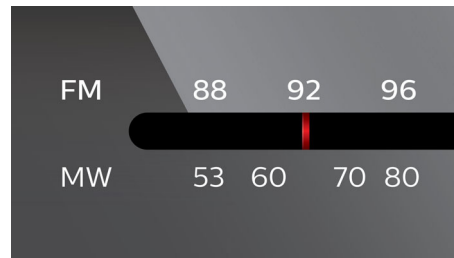

FM/MW tuner

FM/MW (AM) stereo tuner

Line-in connection

MP3 line-in connectivity allows direct playback of MP3 content via your audio system. By simply connecting your portable MP3 player to the audio system via its built-in line-in jack, you can enjoy superb sound quality while playing your favorite music from your portable MP3 player.

Specifications

Audio playback

- Playback media: CD, CD-R, CD-RW
- Disc playback modes: fast forward/backward, next/previous track search, repeat/shuffle/program

Tuner/Reception/Transmission

- Tuner bands: FM, MW
- Antenna: FM antenna

Sound

- Sound enhancement: Dynamic Bass Boost
- Sound system: stereo
- Volume control: rotary (analogue)
- Output power: 2 x 1 W RMS

Loudspeakers

- No. of built-in speakers: 2
- Speaker grille finishing: metal

Connectivity

- MP3 Link: 3.5mm stereo line in

Power

- Battery type: C size (LR14)
- Battery voltage: 1.5 V
- Number of batteries: 6
- Power type: AC Input

Accessories

- Cables/Connection: power cord
- Others: User Manual
- Warranty: Warranty Certificate

Convenience

- Loader type: top

Dimensions

- Gross weight: 2 kg
- Packaging depth: 264 mm
- Packaging height: 155 mm
- Packaging width: 284 mm
- Weight: 1.6 kg
- Main unit depth: 245 mm
- Main unit height: 123 mm
- Main unit width: 262 mm

Issue date 2015-01-22

Version: 1.0.8

12 NC: 8670 000 38827
EAN: 87 12581 41116 9

© 2015 Koninklijke Philips N.V.
All Rights reserved.

Specifications are subject to change without notice.
Trademarks are the property of Koninklijke Philips N.V.
or their respective owners.

www.philips.com