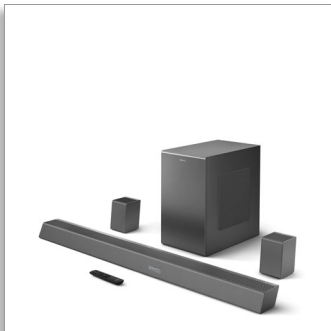

Philips  
Soundbar 5.1.2 with  
wireless subwoofer

**Dolby Atmos®**

2 rear speakers  
780 W max. Wireless subwoofer  
Works with voice assistants

**TAB8967**

## Fully immersive sound for movies, music, and more

This 5.1.2 soundbar puts you right in the middle of the action. Movies, music and more come to life with crystal audio clarity. A powerful subwoofer and two rear speakers connect wirelessly for fully immersive surround sound.

## Epic sound

This soundbar brings 5.1.2 channels and 390W of dynamic sound to everything you watch or listen to. The rear speakers and up-firing speakers render true surround sound with depth and height, bathing you in enthralling sound.

## Low profile. Easy placement

The distinctive geometric design has a low profile, making this soundbar easy to place under or alongside your TV. The included wall brackets keep your options open, and the powerful wireless subwoofer and rear speakers look great when placed.