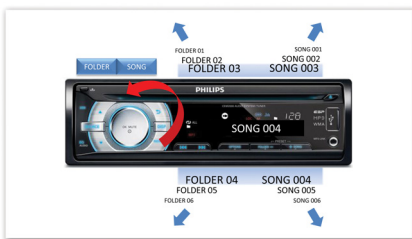

High contrast LCD High contrast LCD

Browse by folder or song

This function allows you to find a track or album much faster by letting you browse through songs and

folders, which are the usual contents of USB/SDHC devices. With the dedicated folder/song button, only three simple steps are needed to make a search – press folder/song, rotate the volume knob and push to select. This simple process lets you search through your music quickly and easily, letting you to focus on your driving.