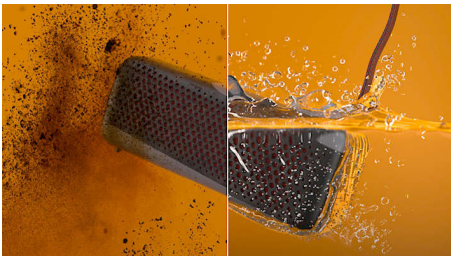

IP67 dust/water protection

From the trail to the beach to the pool—an IP67 rating ensures this speaker can go anywhere. The

detachable lanyard makes carrying easy and a Bluetooth range of up to 20 m means you won't miss a beat. Even if your phone is a long way from the speaker.

Bluetooth multipoint

Mix and match your workout playlists! With Bluetooth multipoint connectivity, you can connect up to two smart devices to this speaker simultaneously—and take turns pumping up the tunes. If a call comes in, the built-in mic lets you take it without disconnecting your phone from the speaker.

Easy control

Buttons on the speaker's outer case let you control volume, music playback, stereo pairing and Bluetooth. Want to tell your phone to play a certain song? Press and hold the play/pause button to talk to your voice assistant.