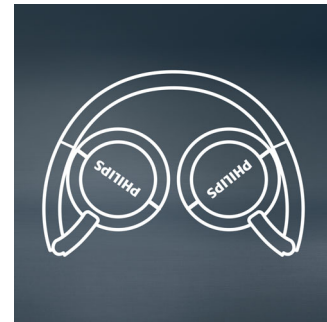

Compact folding

The compact foldable construction makes it the perfect on-the-go companion.