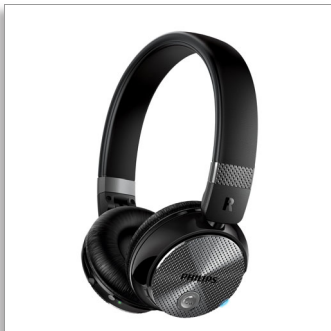

Philips
Wireless noise cancelling
headphones

32mm drivers/closed-back

On-ear
Soft ear cushions
Compact folding

SHB8850NC

More sound, less noise

wirelessly

No wires, no noise and no compromise. Immerse yourself in music with advanced ActiveShield™ active noise canceling technology. Connect wirelessly with NFC one-tap pairing, enjoy music and manage calls with smart control on earpads.

Art of Noise Cancellation

- ActiveShield™ noise canceling reduces noise by up to 97%

Clear & natural sound

- 32mm neodymium speaker drivers deliver precision sound
- High quality Bluetooth 4.0
- Soft ergonomic cushions for long wearing comfort

Make life more convenient

- Convenient hands-free calling with mic and Bluetooth® 4.0
- Control calls, music and volume with earshell switches
- Simple NFC one-tap pairing
- Rechargeable battery offers up to 16 hours of wireless music
- Multi-point plays music and calls on two devices at once
- Activate Siri and Google Now with a press on earcan button
- Extra audio cable means music can continue without power
- Compact folding for easy carrying and storage