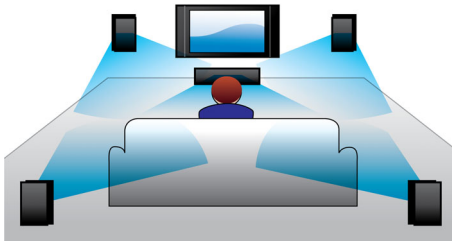

- Sleek high gloss finishing with unique touch controls

Connect and enjoy all your entertainment

- Plays DVD, VCD, CD and USB devices
- HDMI 1080p upscales to high definition for sharper pictures

PHILIPS

Highlights

3D Angled speakers

3D Angled Speakers feature angled drivers to deliver sound not only towards the front but also to the sides, creating a wider sweet spot so you can enjoy more immersive and cinematic surround sound.

DTS, DolbyDigital, ProLogic II

A built-in DTS and Dolby Digital decoder eliminates the need for an external decoder by processing all six channels of audio information to provide a surround sound experience and an astoundingly natural sense of ambience and dynamic realism. Dolby Pro Logic II provides

five channels of surround processing from any stereo source.

Sleek high gloss finishing

Sleek high gloss finishing with unique touch controls

HDMI 1080p

HDMI 1080p upscaling delivers images that are crystal clear. Movies in standard definition can now be enjoyed in true high definition resolution - ensuring more details and more true-to-life pictures. Progressive Scan (represented by "p" in "1080p") eliminates the line structure prevalent on TV screens, again ensuring relentlessly sharp images. To top it off, HDMI makes a direct digital connection that can carry uncompressed digital HD video as well as digital multichannel audio, without conversions to analog - delivering perfect picture and sound quality, completely free from noise.