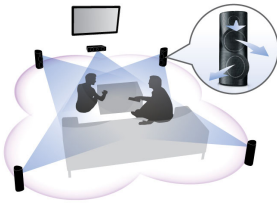

- Sleek high gloss finishing with unique touch controls

Connect and enjoy all your entertainment

- Plays DVD, VCD, CD and USB devices
- HDMI 1080p upscales to high definition for sharper pictures

PHILIPS

Highlights

3D Angled speakers

3D Angled Speakers feature angled drivers to deliver sound not only towards the front but also to the sides, creating a wider sweet spot so you can enjoy more immersive and cinematic surround sound.

DTS, DolbyDigital, ProLogic II

A built-in DTS and Dolby Digital decoder eliminates the need for an external decoder by processing all six channels of audio information to provide a surround sound experience and an astoundingly natural sense of ambience and dynamic realism. Dolby Pro Logic II provides