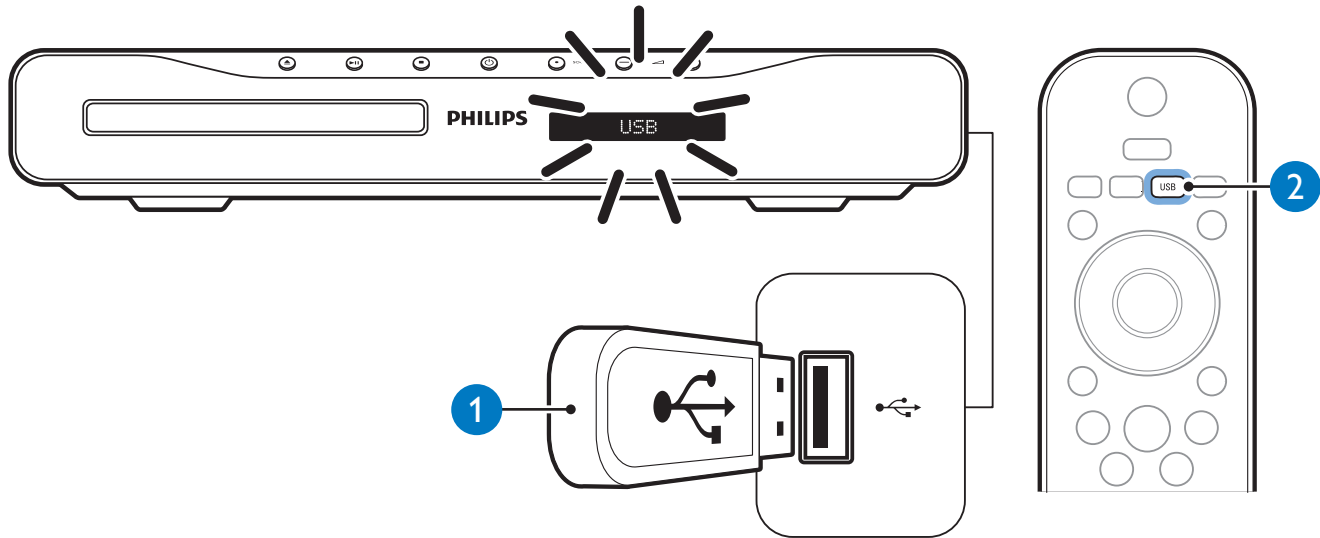

USB

Specifications are subject to change without notice
Trademarks are the property of Koninklijke Philips Electronics N.V.
or their respective owners
2010 © Koninklijke Philips Electronics N.V. All rights reserved.
sgsna_1025/51,94,98_v1

Be responsible
Respect copyrights