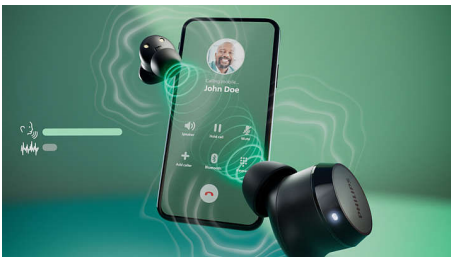

- Solid Bluetooth connection
- Pocket-sized charging case
- IPX4 splash and sweat resistant

True wireless earbuds. Great value, great sound.

- Small and comfy earbuds that love a big bassline
- 10mm drivers and dynamic bass boost function
- Clear calls. They'll hear what you're saying

PHILIPS

True Wireless Headphones

Small buds. Great value Natural sound. Dynamic bass, Pocket-sized charging case, Clear calls

TAT1209WT/97

Highlights

Small earbuds, great sound

These true wireless earbuds might be small, but you won't need to turn up the volume to get the best sound. Tap the left earbud to activate dynamic bass and you can enjoy the full power of your favourite basslines, even when listening quietly.

Clear calls

Your voice will come through clearly when you're on a call. A dedicated mic picks up the sound of your voice while a noise-reduction algorithm quietens some of the background noise from the world around you.

Solid Bluetooth connection

Advanced Bluetooth connectivity gives you a more stable connection for seamless streaming. Enjoy that playlist or listen uninterrupted to your favorite podcast without annoying dips in the sound.