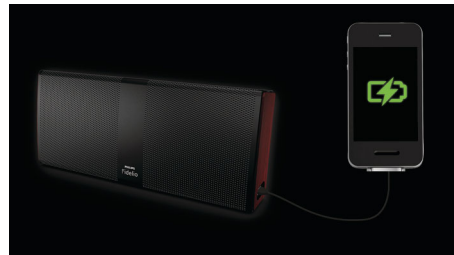

USB port

This speaker features a USB port, if your smartphone is running out of battery either at home or on the go, this portable speaker allows you to transfer the battery stored in the speaker to your mobile device.