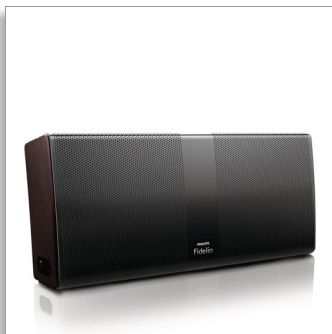

Philips Fidelio  
wireless portable speaker

**Bluetooth**

**P9BLK**

## High fidelity sound made portable

Obsessed with sound

The Philips Fidelio wireless speaker is high performance and portable. It gives great, clear, dynamic sound and is perfect to use at home or on the go. With wireless music streaming via Bluetooth, it gives you fuss-free musical enjoyment.

### Peerless sound quality

- Soft dome tweeters for wide and natural sound
- Woofers and wOOx technology for solid, amazingly deep bass
- Optimized crossover filter for a very natural tonal balance
- High performance amplifier for great loudness and dynamics

**PHILIPS**  
Fidelio

wireless portable speaker  
Bluetooth