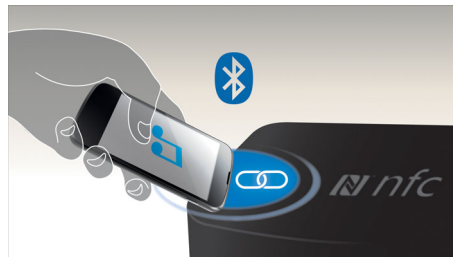

PHILIPS

Highlights

Stream music via Bluetooth™

Bluetooth is a short range wireless communication technology that is both robust and energy-efficient. The technology allows easy wireless connection to iPod/iPhone/iPad or other Bluetooth devices, such as smartphones, tablets or even laptops. So you can enjoy your favorite music, sound from video or game wireless on this speaker easily.

Enjoy MP3 music directly

Enjoy MP3 music directly from your portable USB devices

Audio-in

The Audio in connectivity allows direct playback of Audio in content from portable media players. Besides the benefit of enjoying your favorite music in the superior sound quality delivered by the audio system, the Audio in is also extremely convenient as all you have to do is to plug your portable MP3 player to the audio system.

HDMI 1080p

HDMI 1080p upscaling delivers images that are crystal clear. Movies in standard definition can now be enjoyed in true high definition resolution - ensuring more details and more true-to-life pictures. Progressive Scan (represented by "p" in "1080p") eliminates the line structure prevalent on TV screens, again ensuring relentlessly sharp images. To top it off, HDMI makes a direct digital connection that can carry uncompressed digital HD video as well as digital multichannel audio, without conversions to analog - delivering perfect picture and sound quality, completely free from noise.

NFC technology

Pair Bluetooth devices easily with one-touch NFC (Near Field Communications) technology. Just tap the NFC enabled smartphone or tablet on the NFC area of a speaker to turn the speaker on, start Bluetooth pairing, and begin streaming music.