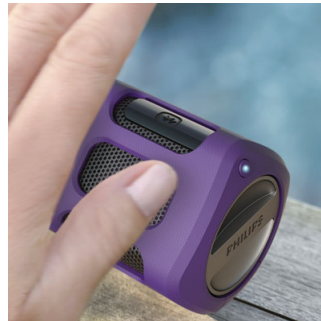

Portability

- Drop it, splash it and just keep on using it
- Built-in lithium battery

PHILIPS

wireless portable speaker
Purple 8W

Highlights

Powered by 2 neodymium drivers

It is built with 2 neodymium speaker drivers and wOOx system; simply the great sound you could ever expect from a speaker that small. Big sound, shocking clarity and deep bass to allow you to enjoy the best sound performance anywhere.

Bluetooth portable speakers

Bluetooth is a short range wireless communication technology that is both robust and energy-efficient. The technology allows easy wireless connection to other Bluetooth devices, so you can play your favorite music from any smartphones, tablets or even laptops including iPod or iPhone on Bluetooth-enabled speaker easily.

Drop and splash proof

This Philips SHOQBOX is made to withstand splash and drop, perfect for outdoor adventurers. No worries about rain or spills thanks to the splash protective design. The

rubber casing is a specialized tough material that can withstand drops and rough use. Simply drop it in your bag or hang it on your back pack. Perfect for the outdoors that requires an extra dose of ruggedness.

Motion sensor

SHOQBOX is equipped with a motion sensor. Simply swipe over the sensor from left to right or right to left, to skip to the next or last track. Put your hand over the sensor for a second to pause the music. Do it again to put it back on. Easy gesture control allows you to control your music the simplest way.