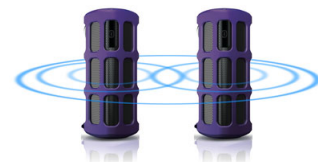

Motion sensor

SHOQBOX is equipped with a motion sensor. Simply swipe over the sensor from left to right or right to left, to skip to the next or last track. Put your hand over the sensor for a second to pause the music. Do it again to put it back on. Easy gesture control allows you to control your music the simplest way.

Built-in mic

With its built-in microphone, it also works as a speaker phone. When a call comes in, the music is put on pause and you can talk via the speaker. Call for a business meeting. Or, call your friend from a party. Either way, it works great.

You can pair 2 SHOQBOX speakers with the smart sensor for a stereo system of Left and Right channels. Simply place the two speakers side by side and swipe your hands over both sensors from outside in simultaneously. Perfect for a party or gathering. Enjoy big stereo sound from music, movies and games.