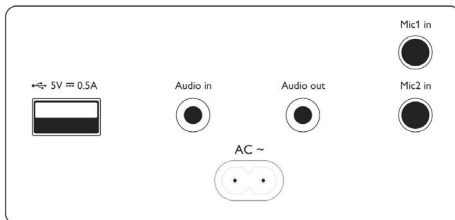

Connectivity

- Bluetooth version: 5.0
- Bluetooth profiles: Music streaming (A2DP), Playback/volume control: AVRCP
- Bluetooth range: Line of sight, 30m or 100ft
- USB: Type-A (playback, reading, service)
- Audio in: 1x 3.5mm
- Mic in: 2x (6.3mm w/ vol control)
- Audio out: 1x 3.5mm
- DLNA Standard: No
- Multiple speaker connection
- Multiple speaker scenario: Stereo, Broadcasting
- Multiple speaker technology: TWS, Wireless PartyLink
- Smart Home: None

Supported Audio Formats

- Bluetooth: SBC
- USB: MP3

Convenience

- Karaoke: MIC volume, echo control, vocal fader, voice changer
- Buttons and controls: Power on/off, Play/Pause, Volume up, Volume down, Lighting switch, Dynamic Bass Boost (DBB)
- Light Effect: Yes, speaker light effect, strobe light
- Display screen: No

Compatibility

- Smartphone/tablet APP control: No

Power

- Battery Capacity: 2200 mAh, 11.1 V
- Power supply: 100-240VAC, 50/60Hz
- Standby power consumption: ≤ 0.5 W
- Battery Type: Lithium-ion (built-in)
- Battery life time: 12 hour(s)
- Charging time: 3 hour(s)
- Power bank: No

Packaging dimensions

- EAN: 48 95229 12746 3

Product dimensions

- Height: 30.6 cm
- Width: 30 cm
- Depth: 30 cm
- Weight: 5.94 kg

Accessories

- Included accessories: AC Power Cord, Quick start guide, Warranty certificate, Safety warranty sheet

Issue date 2024-03-08

Version: 3.3.1

EAN: 48 95229 12746 3

© 2024 Koninklijke Philips N.V.
All Rights reserved.

Specifications are subject to change without notice.
Trademarks are the property of Koninklijke Philips N.V.
or their respective owners.

www.philips.com