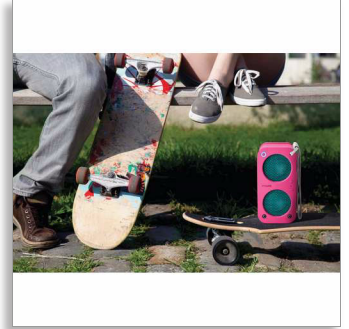

Philips
wireless portable speaker

Bluetooth®

Audio-chain
Built-in microphone for calls
10W, rechargeable battery

SB5200P

Great sound · Ruggedized · Chainable

Keep the party pumping wherever you go with the epic sounding SB5200 portable speaker and its hot design. Hit the Indoor mode for crisp, clear sound at home, or flick it to Outdoor mode and crank the volume to get people jumping.

Designed to go places

- Rugged design and over size strap for active use
- Built-in rechargeable battery for even better portability

Advanced versatility

- Wireless music streaming via Bluetooth
- Chain multiple BR-1Xs into a bigger music system
- Built-in microphone for speaker phone conversation
- Audio-in for easy portable music playback