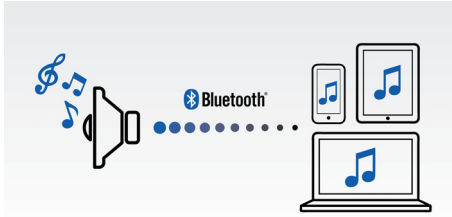

Designed to go places

- Rugged design and over size strap for active use
- Built-in rechargeable battery for even better portability

Advanced versatility

- Wireless music streaming via Bluetooth
- Chain multiple BR-1Xs into a bigger music system
- Built-in microphone for speaker phone conversation
- Audio-in for easy portable music playback

PHILIPS

Wireless portable speaker
Bluetooth® Audio-chain, Built-in microphone for calls, 10W, rechargeable battery

Highlights

Wireless music streaming

Bluetooth is a short range wireless communication technology that is both robust and energy-efficient. The technology allows easy wireless connection to iPod/iPhone/iPad or other Bluetooth devices, such as smartphones, tablets or even laptops. So you can enjoy your favorite music, sound from video or game wireless on this speaker easily.

wOOx™ Technology

wOOx technology is a revolutionary loudspeaker concept that allows you to hear and feel profoundly deep bass that is richer than any other audio system. Special speaker drivers work in harmony with the wOOx bass radiator, and precise tuning between the main driver and the tweeter ensures smooth transitions from low-mid to high frequencies. Dual suspension and a totally symmetrical sandwich construction deliver low and precise bass without noticeable distortion. wOOx produces exceptionally deep and dynamic bass by using the speaker box full volume to truly magnify the impact of the music.