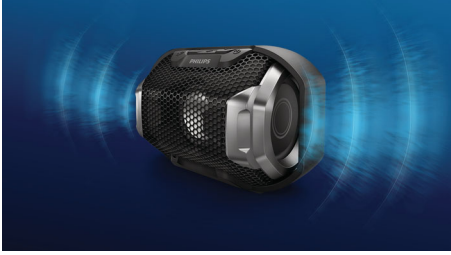

Philips ShoqBox
wireless portable speaker

Bluetooth®

Waterproof, shockproof
Multi-coloured lights

SB300B

Shocking beats, blazing lights

Get ready to unleash the beats! Philips ShoqBox SB300 cranks out explosive, pumping bass through twin bass radiators. Amp up the energy with lights that pulse to the beat. Rugged, shockproof and waterproof — take the party anywhere.

Shockingly big beats

- Powerful sound from front-firing speaker
- Explosive beats blast through twin bass radiators

Start the party anywhere

- Light it up! Multi-coloured lights blaze to the beat
- Built outdoor tough — rugged, shockproof, water resistant
- Built-in rechargeable battery keeps the party pumping

Simple to use

- Wireless music streaming via Bluetooth
- Built-in microphone for hands-free calls
- Audio input for easy connection to almost any device

PHILIPS

wireless portable speaker
Bluetooth® Waterproof, shockproof, Multi-coloured lights

Highlights

Explosive beats

With its 38.1-mm (1.5") full-range front firing speaker driver and large twin bass radiators at the sides of the speaker for extra bass boost and extension, the ShoqBox SB300 packs power with impressive precision.