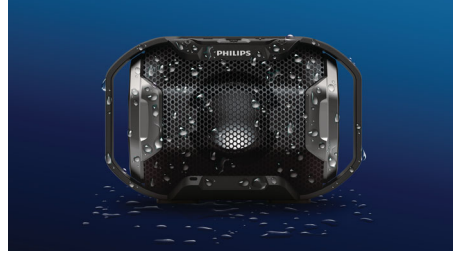

Outdoor toughness

Built durable and tough enough for any adventure. Take it to the streets or into the wilderness. This speaker can handle it. Meeting strict IPX7 standards for water resistance you can even take it underwater, up to 1-meter deep for 30 minutes. And if you drop the speaker while dropping the beat, don't worry, it's shockproof.

Built-in rechargeable battery

Play music out loud - anytime, anywhere. The built-in rechargeable battery lets you enjoy your personal music without the fuss of tangled power cords and the inconvenient search for an electrical socket. Enjoy great music with the freedom of portability now.

Bluetooth wireless

Bluetooth is a short range wireless communication technology that is both robust and energy-efficient. The technology allows easy wireless connection to iPod/iPhone/iPad or other Bluetooth devices, such as smartphones, tablets or even laptops. So you can enjoy your favourite music and sound from videos or games wirelessly.

Hands-free calls

With its built-in microphone, this speaker also works as a speaker phone. When a call comes in, the music is put on pause and you can talk via the speaker. Call for a business meeting. Or, call your friend from a party. Either way, it works great.

SB300B/00

Specifications

Compatibility

- iPad: iPad 1, iPad 2, new iPad, iPad mini, iPad with Retina display, iPad Air, iPad Air 2, iPad mini 2, iPad mini 3
- iPhone: iPhone 3, iPhone 3GS, iPhone 4, iPhone 4S, iPhone 5, iPhone 5C, iPhone 5S, iPhone 6, iPhone 6 Plus, iPhone 6S
- iPod touch: 3rd generation or later
- Android tablets and smartphones: with Android 2.1 and Bluetooth 2.1 or above
- other Bluetooth-enabled device
- work with: Bluetooth 4.0 or below

Connectivity

- Bluetooth profiles: A2DP, AVRCP, HFP
- Bluetooth range: Line of sight, 20 m or 66 ft
- Audio in (3.5 mm)

Convenience

- Water resistance: IPX7
- Shock resistant
- Built-in microphone: for speaker conference

Sound

- Output power (RMS): 4 W
- Sound System: Stereo
- Speakers: 1 x 38.1-mm (1.5") full range driver and 2 passive radiators

Power

- Operating time on battery: 8 hr
- Battery type: built-in Li-ion

Accessories

- Included accessories: USB cable for PC charging, World Wide Warranty leaflet, Quick install guide

Dimensions

- Product dimensions (WxDxH): 117 x 74 x 77 (7.2" x 3.2" x 3.4") mm
- Product weight: 0.23 kg
- Packaging dimensions (WxDxH): 143 x 91 x 90 mm (9.2" x 3.7" x 3.8")
- Weight incl. Packaging: 0.35 kg

Design and finishing

- Colour: Black

Issue date 2022-05-11

Version: 3.1.8

12 NC: 8670 001 37321
EAN: 48 95185 62342 9

© 2022 Koninklijke Philips N.V.
All Rights reserved.

Specifications are subject to change without notice.
Trademarks are the property of Koninklijke Philips N.V.
or their respective owners.

www.philips.com