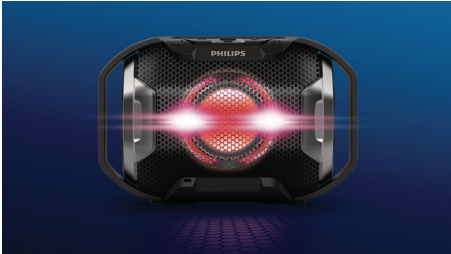

Blazing lights

Step into the light and feel the power of pounding beats and blazing lights. Multiple colours pulse to the rhythm of the beat, bringing your music to life and adding another dimension to the party. Or if you'd rather dance in the dark, that's fine too — just flip a switch and it's lights out.