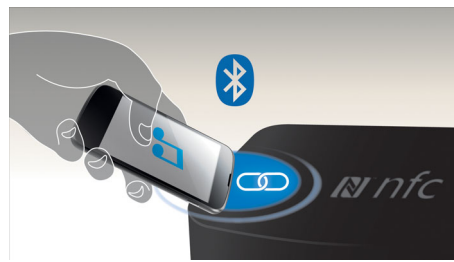

## Built-in Wi-Fi

Thanks to built-in Wi-Fi, by simply connecting your home theatre directly to your home

network, you can experience a rich selection of popular online services. You can enjoy some of the best websites offering movies, pictures, infotainment and other online content tailored to fit your TV screen.

## Dolby TrueHD and DTS-HD

Dolby TrueHD and DTS-HD Master Audio Essential deliver the finest sound from your Blu-ray Discs. Audio reproduced is virtually indistinguishable from the studio master, so you hear what the creators intended for you to hear. Dolby TrueHD and DTS-HD Master Audio Essential complete your high definition entertainment experience.

## Miracast™

Miracast™ is a peer-to-peer wireless screencasting standard formed via Wi-Fi Direct connections. Simplified user interface like mirroring the portable device's screen to a bigger screen on a Miracast™ certified device, not limited by pre-built codecs for decoding.

## NFC technology

Pair Bluetooth devices easily with one-touch NFC (Near Field Communications) technology. Just tap the NFC-enabled

smartphone or tablet on the NFC area of a speaker to turn the speaker on, start Bluetooth pairing and begin streaming music.