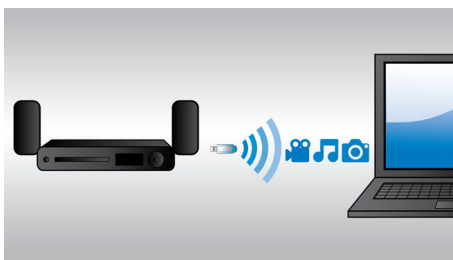

## Built-in Wi-Fi

Thanks to built-in Wi-Fi, by simply connecting your home theatre directly to your home

network, you can experience a rich selection of popular online services. You can enjoy some of the best websites offering movies, pictures, infotainment and other online content tailored to fit your TV screen.