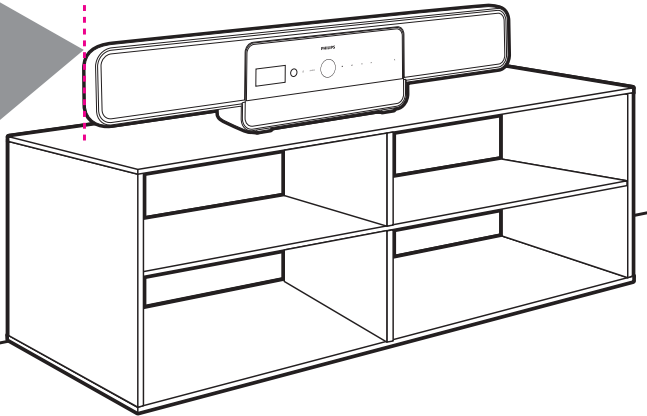

HTS8161B
only

DIGITAL
AUDIO
CABLE

Latin America
only

ADAPTOR

x 2

1

1

1m/3ft