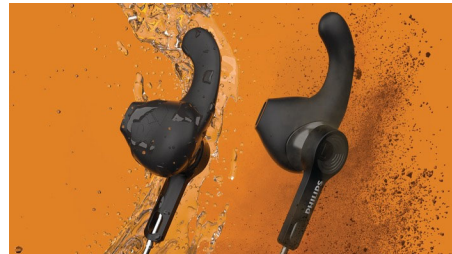

IP57 dust/water protection

An IP57 dust- and water-protection rating means these sports headphones can take on the hardest workout. Enjoying your workout playlist too much to stop listening? You can even keep the headphones on in the shower.

Easy control and pairing

Controls on the earbuds let you pause your playlist, take calls, control volume and wake your phone's voice assistant. The headphones are ready to pair the instant you switch on Bluetooth.

Open acoustics

Perfectly tuned 13.6 mm neodymium drivers deliver the bass to keep you going. The open acoustic design lets you hear external sound as well as your tunes. You'll stay aware when you're training, or if you're walking in the park.

10 hours of play time

With 10 hours play time from a single charge, these wireless headphones are with you for anything. A full charge takes less than 2 hours. Need an extra boost? 15 minutes charging gives you an extra hour of play time.

Issue date 2022-10-05

Version: 5.2.3

12 NC: 8670 001 73895
EAN: 48 95229 11757 0

© 2022 Koninklijke Philips N.V.
All Rights reserved.

Specifications are subject to change without notice.
Trademarks are the property of Koninklijke Philips N.V.
or their respective owners.

www.philips.com