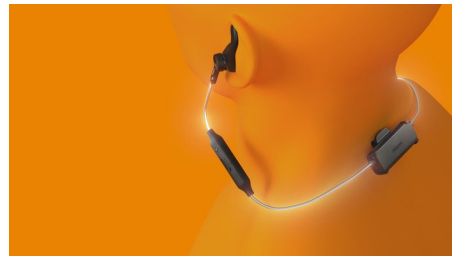

Rugged and light.

- For sports or on the go
- IP57 dust resistant and waterproof
- Be seen. Reflective Kevlar cable
- Detachable ear hooks. Soft detachable wing tips

From workout playlist to vital call

- Powerful sound. 13.6 mm neodymium drivers
- Earbuds sit in the outer ear
- Integrated controls. Built-in mic. Easy pairing
- Easily wake your phone's voice assistant

UPC

- UPC: 8 40063 20176 7

TAA3206BK/00

Highlights

Detachable ear hooks

For light- to medium-intensity workouts, detachable wing tips keep the fit secure. When you're up for a harder session, switch to the detachable ear hooks! The earbuds have no ear tips, so you won't feel anything in your ear canal, and there's no sensation of pressure.

Reflective Kevlar cable

No matter what the day brings, these headphones won't falter. A reflective, durable Kevlar cable ensures that you're always visible. A shirt clip attaches the cable to your workout gear, so you won't be bothered by bouncing wires.