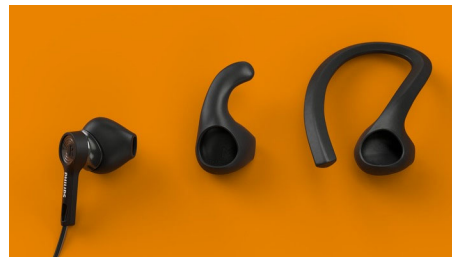

Rugged and light.

- For sports or on the go
- IP57 dust resistant and waterproof
- Be seen. Reflective Kevlar cable
- Detachable ear hooks. Soft detachable wing tips

From workout playlist to vital call

- Powerful sound. 13.6 mm neodymium drivers
- Earbuds sit in the outer ear
- Integrated controls. Built-in mic. Easy pairing
- Easily wake your phone's voice assistant

UPC

- UPC: 8 40063 20176 7

TAA3206BK/00

Highlights

Detachable ear hooks

For light- to medium-intensity workouts, detachable wing tips keep the fit secure. When you're up for a harder session, switch to the detachable ear hooks! The earbuds have no ear tips, so you won't feel anything in your ear canal, and there's no sensation of pressure.