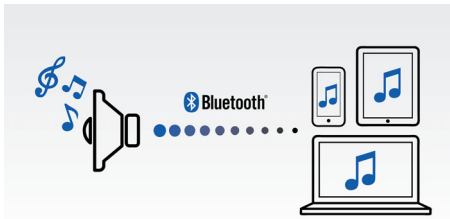

### Advanced versatility

- Easy Bluetooth pairing Widget for Android phones
- Battery or AC power option for music enjoyment anywhere

**PHILIPS**

### FlexiDock

The improved version of Philips FlexiDock features a micro USB connector, perfect for any Android phone. The docking mechanism is a great fit for any Android phone, thanks to the smooth and rounded edge design of the connector. It offers maximum adjustability. Simply slide the connector left or right, or rotate it to fit any location or orientation of the Micro USB port on your phone. This extreme flexibility is the first of its kind, catering to Android phones that are made by different manufacturers with no standardised position and orientation for the micro USB connector.

### Wireless music streaming

Bluetooth is a short range wireless communication technology that is both robust and energy-efficient. The technology allows easy wireless connection to iPod/iPhone/iPad or other Bluetooth devices, such as smartphones, tablets or even laptops. So you can enjoy your favourite music and sound from videos or games wirelessly.