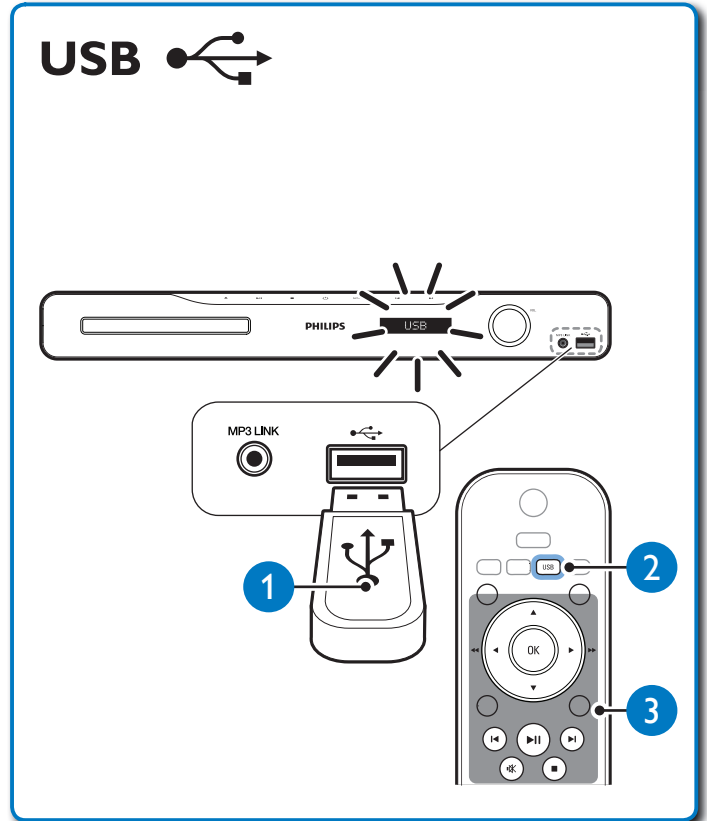

Specifications are subject to change without notice
Trademarks are the property of Koninklijke Philips Electronics N.V.
or their respective owners
2010 © Koninklijke Philips Electronics N.V. All rights reserved.
sgttcs_1002/93_v1

Be responsible
Respect copyrights