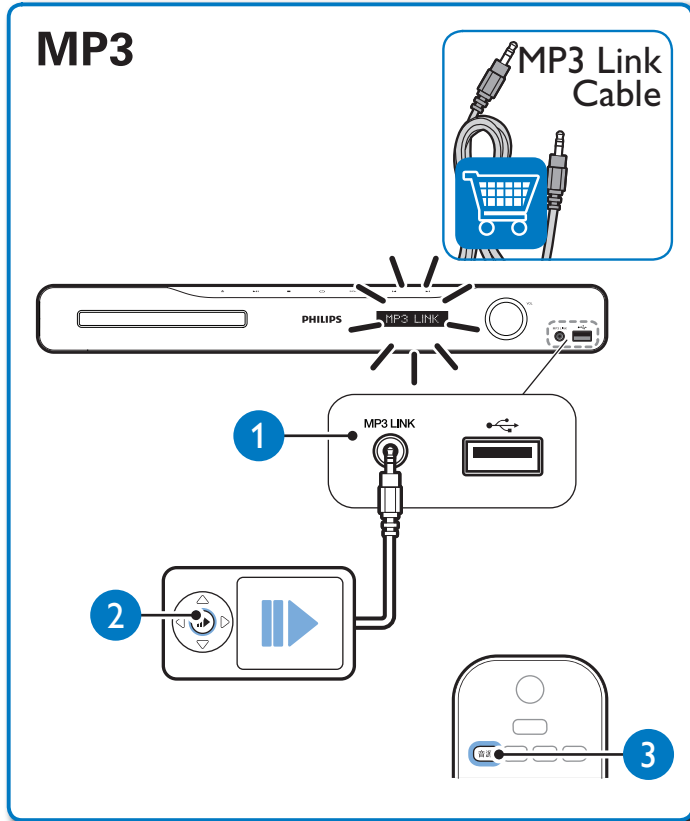

Specifications are subject to change without notice
Trademarks are the property of Koninklijke Philips Electronics N.V.
or their respective owners
2010 © Koninklijke Philips Electronics N.V. All rights reserved.
sgttcs_1002/93_v1

Be responsible
Respect copyrights