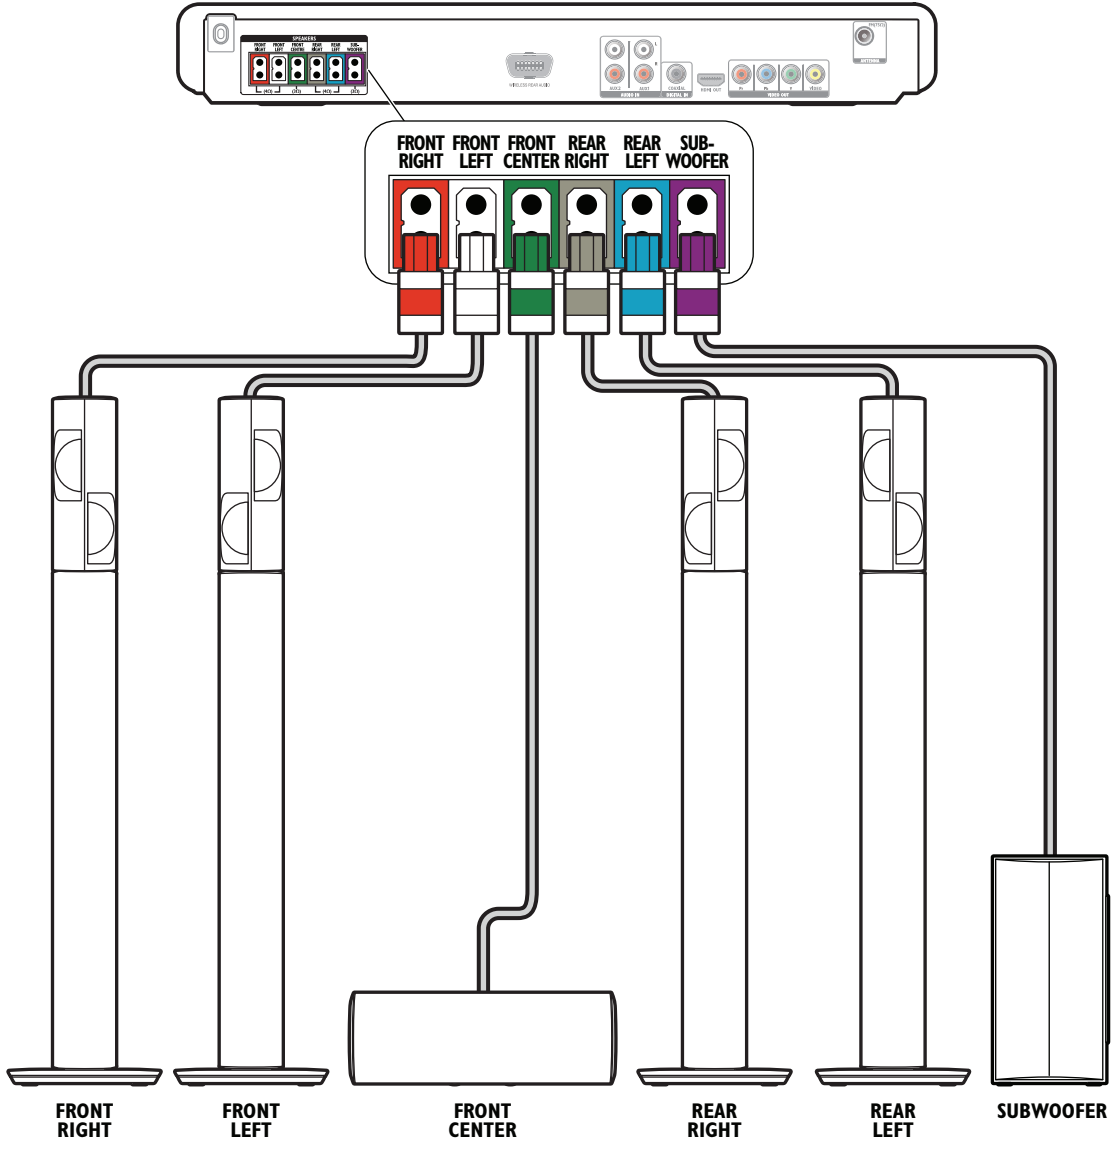

# 1

3

4

# 2

1

SOURCE

TV

AV

2

3

HOME THEATER

5

6

HOME THEATER

**General Setup**

- Easylink Setup
- Disc Lock
- Display Dim
- OSD Language
- Screen Saver
- Sleep Timer
- DivX(R) VOD Code

**General Setup**

- Easylink Setup
- Disc Lock
- Display Dim
- OSD Language
  - Auto
  - English
  - 简体中文
- Screen Saver
- Sleep Timer
- DivX(R) VOD Code