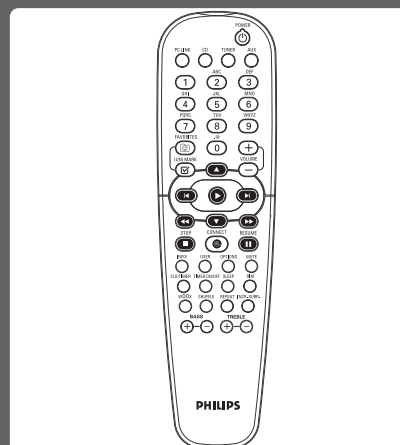

remote control

physical info

EAN: 87 10895 76230 4 (/21M)
EAN: 87 10895 76229 8 (/22)

Product Dimensions:
175 mm W x 244 mm H x 322 mm D (center unit)
180 mm W x 244 mm H x 215 mm D (speakers)

Package Dimensions:
602 mm W x 271 mm H x 550 mm D
Product weight: 10.5 kg

Carton contains: Internet Radio Micro System, Multi-Function Remote Control, Operating instructions, Warranty Information

Printed in Singapore
Date Printed : Nov 2002
Specifications subject to change without notice.
© 2002 Koninklijke Philips Electronics N.V.
All rights reserved.

Incredible Surround™ is a Trademark of Philips Consumer Electronics Company

<http://www.audio.philips.com>