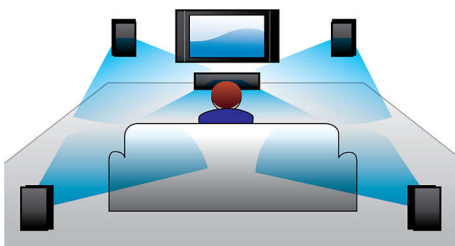

PHILIPS

Highlights

600 W RMS power

600 W RMS power delivers great sound for movies and music

Dolby Digital

Because Dolby Digital standards, the world's leading digital multi-channel audio standards, make use of the way the human ear naturally processes sound, you experience superb quality surround sound audio with realistic spatial cues.

HDMI for HD movies

HDMI is a direct digital connection that can carry digital HD video as well as digital multichannel audio. By eliminating the conversion to analogue signals it delivers perfect picture and sound quality, completely free from noise. Movies in standard definition can now be enjoyed in true high definition resolution—ensuring more details and more true-to-life pictures.