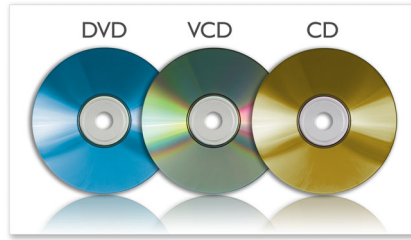

PHILIPS

Highlights

MP3-CD, CD and CD-RW playback

MP3 is a revolutionary compression technology by which large digital music files can be made up to 10 times smaller without radically degrading their audio quality. A single CD can store up to 10 hours of music.

View JPEG from picture disc

Play JPEG photos that are saved on your disc. Relive your favourite moments with family and friends anytime you want!

DVD, DVD+/-RW, (S)VCD, CD

The Philips Portable DVD player is compatible with most DVD and CD discs available in the market. DVD, DVD+/-R, DVD+/-RW, (S)VCD and CD – all of them can play on the DVD player. DVD+/-R is a shorthand term for a DVD drive that can accept both of the common recordable DVD formats. Likewise, DVD+/-RW handles both common rewritable disc types.