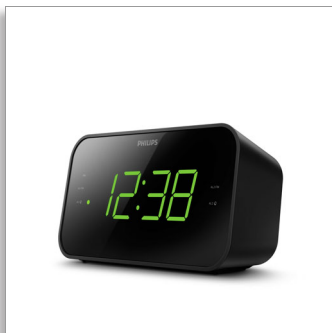

Philips
Clock Radio

Large, clear display

FM digital tuning
Dual alarm

TAR3306

Always clear. Always on time.

Wake to a favorite radio station or an alarm tone with this slimline FM clock radio. A gently rising volume eases you into the day, and the Sleep Timer lets you drift off to the radio at night. A big display makes it easy to see the time.

Beautifully simple

- Easy-to-read display with adjustable brightness
- Buttons on top for tuning, volume, alarm, and more
- Dimensions: 186x96x65 mm
- Slender body. Solid build

Compact form. Easy function.

- Clear, simple display with large clock digits
- Dual alarm function. Set two alarms
- FM digital tuning with 20 presets
- Wake to an alarm tone or the radio

PHILIPS

Clock Radio
Large, clear display FM digital tuning, Dual alarm

Tell the time at a glance with this FM alarm clock radio. The large digits mean the display is easy to see from any angle, and you can adjust the brightness to suit your room. Simple controls take care of setting the alarm, volume, and tuning.