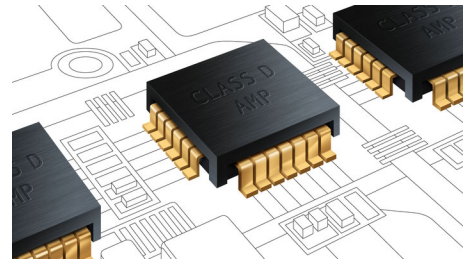

Premium Class D Amplifiers

The Philips proprietary Premium Class-D Amplifiers are designed to preserve the original sound source for greater audio signal accuracy, thus allowing acoustic details in music and movies to be delivered exactly as the artist or director intended.