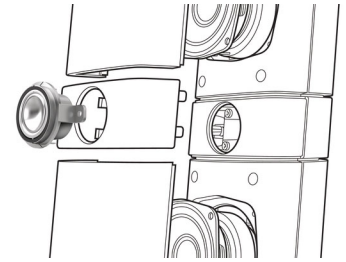

Titanium tweeters

The co-developed tweeters, crafted in titanium, are very rigid and light to guarantee undistorted sound. Their incredible resistance to distortion and resonance through the whole audible frequency range guarantees superb clarity of all sound details.