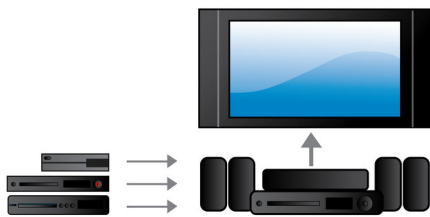

Designed to enhance your cinema at home

- Unique speakers with exposed tweeter for undisturbed sound
- Lifestyle design in high quality brushed aluminum and glass

Simply enjoy all your entertainment

- CinemaPerfect HD for ultra-high resolution video playback
- Integrated HDMI Hub connects devices to the TV conveniently
- Wireless music streaming via Bluetooth
- Built-in WiFi to enjoy your connected media wirelessly
- iPod/iPhone music playback and recharge

PHILIPS
Fidelio

Highlights

CinemaPerfect Quad Full HD

Philips' new CinemaPerfect HD engine offers quad full HD for better video playback than ever. The intelligent engine sharpens and reduces noise that is produced when video is compressed into MPEG format. Together with improved upscale processing, the engine produces sharp and deep images on screen.

Integrated HDMI Hub

The HDMI Hub gives you the ease of connecting all your devices to the TV without too many wires. It provides you the convenience of enjoying the best possible sound quality while watching different contents

on your flat TV. You can connect all your HDMI devices directly into the home theater system's HDMI hub and using only one cable to connect to your flat TV. With this setup, you can easily enjoy your movies or TV programs in HD picture and sound and not have to deal with messy wires!