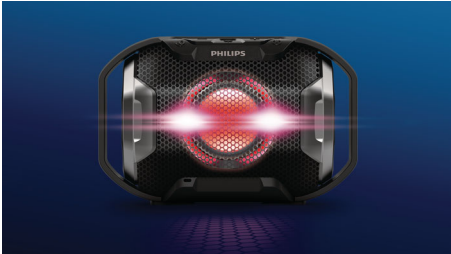

Blazing lights

Step into the light and feel the power of pounding beats and blazing lights. Multiple colors pulse to the rhythm of the beat, bringing your music to life and adding another dimension to the party. Or if you'd rather dance in the dark, that's fine too - just flip a switch and it's lights out.