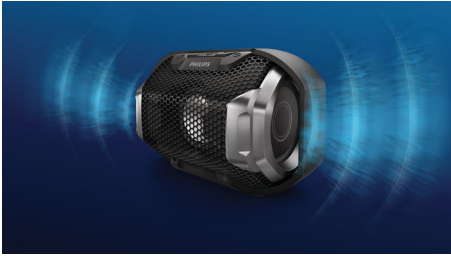

Philips ShoqBox
wireless portable speaker

Bluetooth®

Waterproof, shockproof
Multi-colored lights

SB300B

Shocking beats, blazing lights

Get ready to unleash the beats! Philips ShoqBox SB300 cranks out explosive, pumping bass through twin bass radiators. Amp up the energy with lights that pulse to the beat. Rugged, shockproof and waterproof - take the party anywhere.

Shockingly big beats

- Powerful sound from front-firing speaker
- Explosive beats blast through twin bass radiators

Start the party anywhere

- Light it up! Multi-colored lights blaze to the beat
- Built outdoor tough - rugged, shockproof, water resistant
- Built-in rechargeable battery keeps the party pumping

Simple to use

- Wireless music streaming via Bluetooth
- Built-in microphone for hands-free calls
- Audio input for easy connection to almost any device

PHILIPS

wireless portable speaker
Bluetooth® Waterproof, shockproof, Multi-colored lights

Highlights

Explosive beats

With its 1.5-inch full-range front firing speaker driver and large twin bass radiators at the sides of the speaker for extra bass boost and extension, the ShoqBox SB300 packs power with impressive precision.