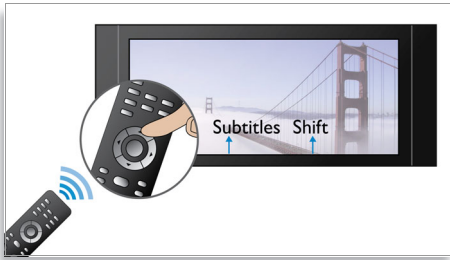

PHILIPS

sense and simplicity

asimpleswitch.com

Highlights

Subtitle Shift

Subtitle Shift is an enhancement feature that lets users manually adjust a movie's subtitle positioning on the television or computer screen. Using the remote control, users can shift the subtitles up and down on the screen. On widescreen displays, such as 21:9 cinema and projectors, the subtitles sometimes get cut off. In order to see them clearly, the user has to change the display aspect ratio, which defeats the purpose of the widescreen. With the Subtitle Shift feature, the user can retain the correct display aspect ratio and have the subtitles ideally positioned on the screen.

Blu-ray Disc playback

Blu-ray Discs have the capacity to carry high definition data, along with pictures in the 1920 x 1080 resolution that defines full high definition images. Scenes come to life as details leap at you, movements smoothen and images turn crystal clear. Blu-ray also delivers uncompressed surround sound - so your audio experience becomes unbelievably real. The high storage capacity of Blu-ray Discs also allow a host of interactive possibilities to be built in. Seamless navigation during playback and other exciting features like pop-up menus bring a whole new dimension to home entertainment.