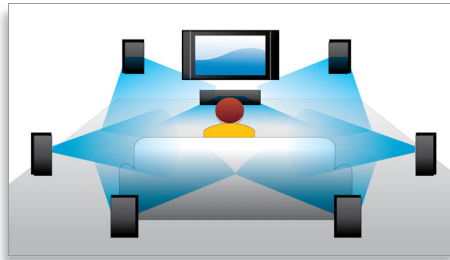

Dolby TrueHD and DTS-HD MA

DTS-HD Master Audio and Dolby TrueHD delivers 7.1 channels of the finest sound from your Blu-ray Discs. Audio reproduced is virtually indistinguishable from the studio master, so you hear what the creators intended for you to hear. DTS-HD Master Audio and Dolby TrueHD complete your high definition entertainment experience.