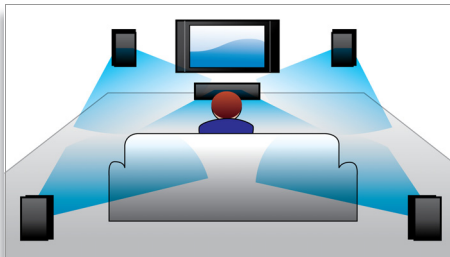

Dolby Digital and Pro Logic II

A built-in Dolby Digital decoder eliminates the need for an external decoder by processing all

six channels of audio information to provide a surround sound experience and an astoundingly natural sense of ambience and dynamic realism. Dolby Pro Logic II provides five channels of surround processing from any stereo source.