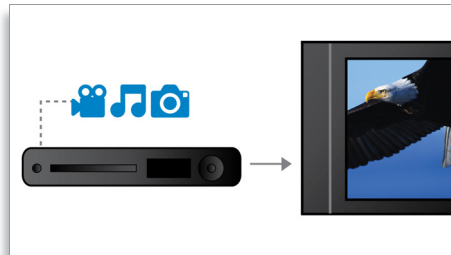

Plays it all

Play virtually any media format you want - whether it is DivX, MP3, WMA or JPEG. Experience the unbeatable convenience of great playability and the luxury of sharing media files on your TV or home theatre system - in the comfort of your living room.