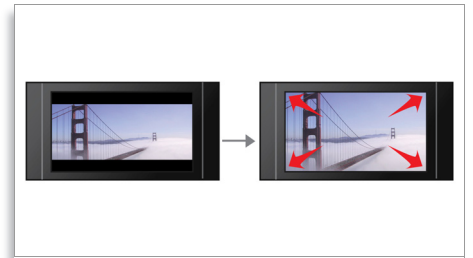

Progressive Scan

Progressive Scan doubles the vertical resolution of the image resulting in a noticeably sharper picture. Instead of sending a field comprising the odd lines to the screen first, followed by the field with the even lines, it writes both fields at the same time. A full image is created instantaneously, using the maximum resolution. At such a speed, your eye perceives a sharper picture with no line structure.

Plays it all

Play MP3s, WMA and JPEGs, and experience the convenience of sharing media files on your TV or home theatre system - in the comfort of your living room.

Screen Fit

Whatever you're watching, on whatever TV, Screen Fit ensures that the picture fills the whole screen. Annoying black bars on the top and bottom are eliminated, without any tedious manual adjustments to make. Simply press the Screen Fit button, choose the format and enjoy your movie in full screen