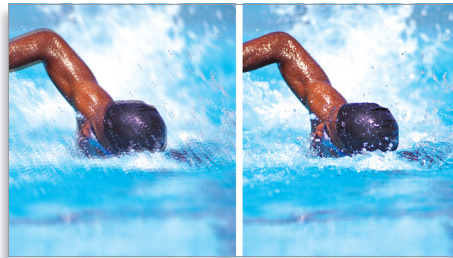

Progressive Scan

Progressive Scan doubles the vertical resolution of the image resulting in a noticeably sharper picture. Instead of sending a field comprising the odd lines to the screen first, followed by the field with the even lines, it writes both fields at the same time. A full image is created instantaneously, using the maximum resolution. At such a speed, your eye perceives a sharper picture with no line structure.