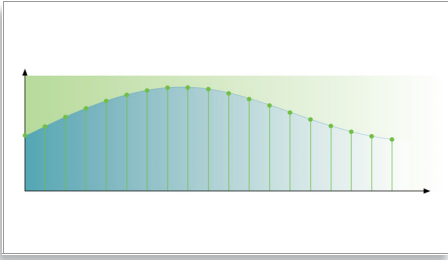

Highlights

192 kHz/24-bit audio DAC

192 kHz sampling enables you to have an accurate representation of the original sound curves. Together with a 24-bit resolution, more information is captured from the original analogue sound wave form, giving a much richer audio reproduction.