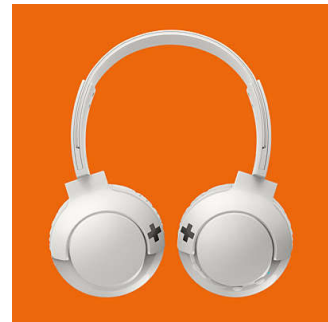

Adjustable fit

Designed for optimal fit, BASS+ headphones feature swiveling earshells and an adjustable headband to ensure a great fit for all wearers.

Big, bold bass

This is big, powerful bass that lets you really feel the beat. Don't let the sleek design fool you – specially tuned drivers and bass vents produce ultra-low end frequencies to create a unique BASS+ sound signature.

Bluetooth

Easily pair your headphones with any Bluetooth device for wireless music.

Button controls

Button controls on the right ear shell enable you to control music and calls with a press.

Flat folding

With their flat folding design, BASS+ headphones are easy to fold and store away, making them your ideal travel companion.

Hands-free calls

Convenient hands-free calling with mic and Bluetooth® 4.1

Soft cushions

Soft, breathable ear cushions provide great comfort over long listening sessions.

Specifications

Sound

- Acoustic system: Closed
- Speaker diameter: 32 mm
- Diaphragm: PET
- Impedance: 32 ohm
- Magnet type: NdFeB
- Frequency response: 9 - 21 000 Hz
- Maximum power input: 40 mW
- Sensitivity: 103 dB
- Type: dynamic