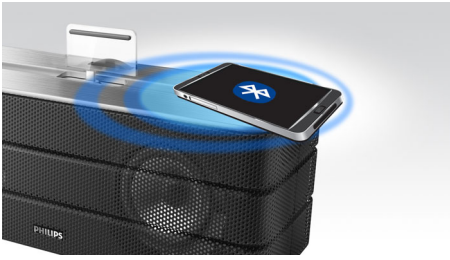

Highlights

NFC technology

Pair Bluetooth devices easily with one-touch NFC (Near Field Communications) technology. Just tap the NFC enabled smartphone or tablet on the NFC area of a speaker to turn the speaker on, start Bluetooth pairing, and begin streaming music.

FlexiDock

The improved version of Philips FlexiDock features a micro USB connector, perfect for any Android powered phone. The docking mechanism is a great fit for any Android phone, thanks to the smooth and rounded edge design of the connector. It offers maximum adjustability. Simply slide the connector left or right, or rotate it to fit any location or orientation of the Micro USB port on your phone. This extreme flexibility is the first of its kind, catering to Android powered phones that are made by different manufacturers with no standardized position and orientation for the micro USB connector.