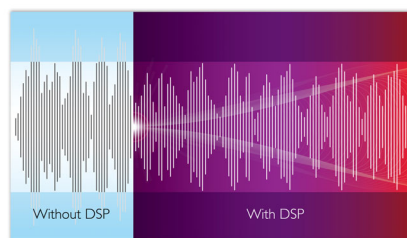

Digital Sound Processing

Advanced sound processing technology enhances the reproduction of your music so that each note resonates with crystal-clear accuracy, and each pause is sealed with pristine

silence. Philips' proprietary Digital Sound Processing technology optimizes the performance of compact speaker boxes, delivering sound that is clear, detailed and powerful without any distortion.

Bass Reflex Speaker System

Bass Reflex Speaker System delivers a deep bass experience from a compact loudspeaker box system. It differs from a conventional loudspeaker box system in the addition of a bass pipe that is acoustically aligned to the woofer to optimize the low frequency roll-off of the system. The result is deeper controlled bass and lower distortion. The system works by resonating the air mass in the bass pipe to vibrate like a conventional woofer. Combined with the response of the woofer, the system extends the overall low frequency sounds to create a whole new dimension of deep bass.