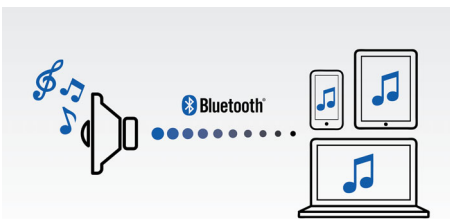

## NFC technology

Pair Bluetooth devices easily with one-touch NFC (Near Field Communications) technology. Just tap the NFC enabled smartphone or tablet on the NFC area of a speaker to turn the speaker on, start Bluetooth pairing, and begin streaming music.

## FlexiDock

The improved version of Philips FlexiDock features a micro USB connector, perfect for any Android powered phone. The docking mechanism is a great fit for any Android phone, thanks to the smooth and rounded edge design of the connector. It offers maximum adjustability. Simply slide the connector left or right, or rotate it to fit any location or orientation of the Micro USB port on your phone. This extreme flexibility is the first of its kind, catering to Android powered phones that are made by different manufacturers with no standardized position and orientation for the micro USB connector.

## Wireless music streaming

Bluetooth is a short range wireless communication technology that is both robust and energy-efficient. The technology allows easy wireless connection to iPod/iPhone/iPad or other Bluetooth devices, such as