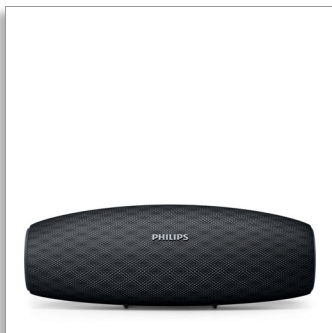

Philips  
wireless portable speaker

**14 W, 10 hr**

Long Bluetooth range  
Waterproof, dustproof  
Quick charge option

**BT7900B**

## Music never stops

My music never stops. EverPlay wireless portable speaker keeps playing all the time without interruption thanks to the strong Bluetooth connection and intuitive charging options. Its custom fabric makes it beautiful as well as super durable

### Intuitive charging

- Quick-charge recharges speaker 3 times faster
- Battery indicator to easily view power level
- USB cable doubles as a strap

# PHILIPS

wireless portable speaker  
14 W, 10 hr Long Bluetooth range, Waterproof, dustproof, Quick charge option

BT7900B/00