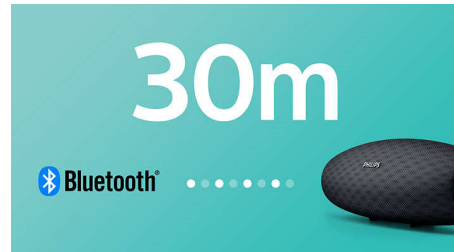

### Wireless music streaming

Bluetooth is a wireless communication technology that is both robust and energy-efficient. The technology allows easy wireless connection to iPod/iPhone/iPad or other

Bluetooth devices, such as smartphones, tablets or even laptops. So you can easily enjoy your favourite music and sound from videos or games wirelessly on this speaker.

### 30 m Bluetooth range

Move freely around with your smart phone, without worrying about dropping your music. EverPlay speaker offers an incredibly stable and long range Bluetooth connection up to 30 metres or 100 feet, three times faster than industry standards. The speakers are equipped with a sensitivity antenna and radio frequency filter to minimise background interference.