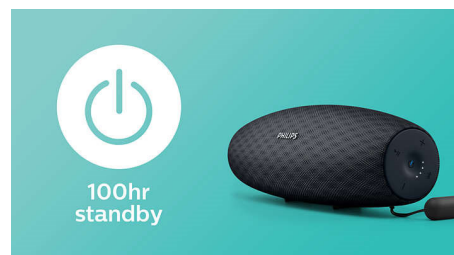

Philips  
wireless portable speaker

**14 W, 10 hr**

Long Bluetooth range  
Waterproof, dustproof  
Quick charge option

**BT7900B**

### Wireless music streaming

Bluetooth is a wireless communication technology that is both robust and energy-efficient. The technology allows easy wireless connection to iPod/iPhone/iPad or other

Bluetooth devices, such as smartphones, tablets or even laptops. So you can easily enjoy your favourite music and sound from videos or games wirelessly on this speaker.

### 30 m Bluetooth range

Move freely around with your smart phone, without worrying about dropping your music. EverPlay speaker offers an incredibly stable and long range Bluetooth connection up to 30 metres or 100 feet, three times faster than industry standards. The speakers are equipped with a sensitivity antenna and radio frequency filter to minimise background interference.

### 100 hr standby time

EverPlay's intelligent standby mode gives you an incredible 100 hours of standby time and the speaker can be woken from power-off mode simply by your smart device.