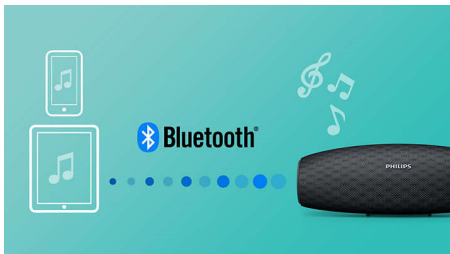

### Twin front-firing speakers

EverPlay speaker makes no compromises when it comes to quality sound. With two front-firing neodymium drivers, it delivers clear, natural, powerful sound with deep and rich bass. Perfect for any style of music, whether you're playing it loud for a party or enjoying a quiet, mellow moment.

### Wireless music streaming

Bluetooth is a wireless communication technology that is both robust and energy-efficient. The technology allows easy wireless connection to iPod/iPhone/iPad or other

Bluetooth devices, such as smartphones, tablets or even laptops. So you can easily enjoy your favourite music and sound from videos or games wirelessly on this speaker.