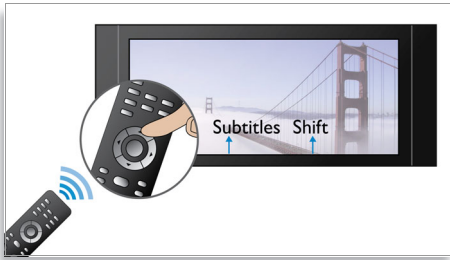

Hear more

- Dolby TrueHD and DTS-HD MA for HD 7.1 surround sound

Engage more

- Touch-sensitive controls for smooth and easy access
- BD-Live (Profile 2.0) to enjoy online Blu-ray bonus content
- Hi-Speed USB 2.0 Link plays video/music from USB flash drives
- Enjoy all your movies and music from CDs and DVDs
- EasyLink to control all HDMI CEC devices via a single remote
- AVCHD enables you to enjoy HD camcorder videos on your TV

asimpleswitch.com

PHILIPS

sense and simplicity

Highlights

Subtitle Shift

Subtitle Shift is an enhancement feature that lets users manually adjust a movie's subtitle positioning on the television or computer screen. Using the remote control, users can shift the subtitles up and down on the screen. On widescreen displays, such as 21:9 cinema and projectors, the subtitles sometimes get cut off. In order to see them clearly, the user has to change the display aspect ratio, which defeats the purpose of the widescreen. With the Subtitle Shift feature, the user can retain the correct display aspect ratio and have the subtitles ideally positioned on the screen.