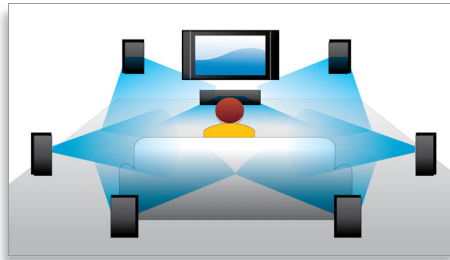

Dolby TrueHD and DTS-HD MA

DTS-HD Master Audio and Dolby TrueHD deliver 7.1 channels of the finest sound from your Blu-ray Discs. Audio reproduced is virtually indistinguishable from the studio master, so you hear what the creators intended for you to hear. DTS-HD Master Audio and Dolby TrueHD complete your high definition entertainment experience.