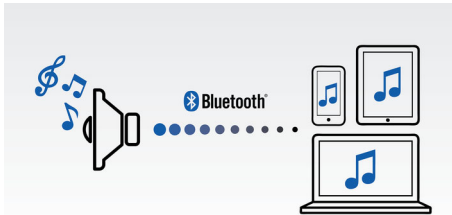

Designed to go places

- Rugged design and over size strap for active use
- Built-in rechargeable battery for even better portability

Advanced versatility

- Wireless music streaming via Bluetooth
- Chain multiple BR-1Xs into a bigger music system
- Built-in microphone for speaker phone conversation
- Audio-in for easy portable music playback

PHILIPS

wireless portable speaker
Bluetooth® Audio-chain, Built-in microphone for calls, 10W, rechargeable battery

Highlights

Wireless music streaming

Bluetooth is a short range wireless communication technology that is both robust and energy-efficient. The technology allows easy wireless connection to iPod/iPhone/iPad or other Bluetooth devices, such as smartphones, tablets or even laptops. So you can enjoy your favorite music, sound from video or game wireless on this speaker easily.

wOOx™ Technology

wOOx technology is a revolutionary loudspeaker concept that allows you to hear and feel profoundly deep bass that is richer than any other audio system. Special speaker drivers work in harmony with the wOOx bass radiator, and precise tuning between the main driver and the tweeter ensures smooth transitions from low-mid to high frequencies. Dual suspension and a totally symmetrical sandwich construction deliver low and precise bass without noticeable distortion. wOOx produces exceptionally deep and dynamic bass by using the speaker box full volume to truly magnify the impact of the music.