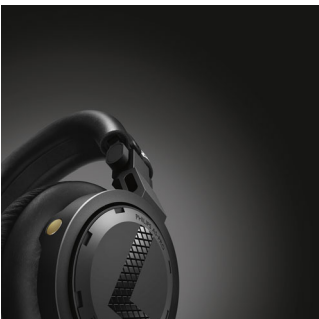

Aluminum hinge construction

The Philips A5-PRO combines robust construction with exceptional fit. With its hard

anodized-finish and sturdy yet lightweight aluminum structure, it is the perfect companion to withstand any active DJ environment.

Closed-back architecture

Closed-back system blocks out ambient noise.