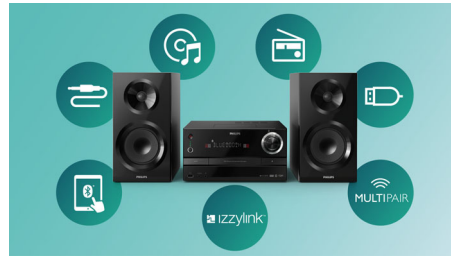

Philips
Wireless multiroom music
system

CD, MP3-CD, USB, FM
Bluetooth®
with MULTIPAIR

BM60B

One tap to play music in every room

Philips izzy music system plays music via Bluetooth, CD/USB & FM. With a tap of button, music from smartphones, CD/USB & radio stations will play simultaneously to any izzy speaker in any room. Easy setup with no router, password or app.

Enrich your sound experience

- Digital Sound Control for optimized music style settings
- 130W RMS Maximum output power

PHILIPS

Highlights

izzylink™

izzylink™ is a wireless technology that uses the IEEE 802.11n standard to enable the link-up of multiple speakers to form a wireless network. The network connects up to five speakers without the need of a router, Wi-Fi password, or any smart device mobile app to set it up. You can add izzy speakers to the network easily to enjoy music playing at the same time in different rooms. Each speaker can still be switched between single mode for individual use or group mode for multiroom music with one tap.

izzylink™ expands all your music sources, and music or radio apps on smartphones, tablets or computers wirelessly to every room.

Play music in one room

Philips izzy speaker lets you stream all your favorite music from your phone, tablet or computer, no matter which music or radio app you use.

Specifications

Sound

- Sound Enhancement: Digital Sound Control
- Maximum output power (RMS): 130W

Loudspeakers

- Loudspeaker types: Dome tweeter
- Main Speaker: 2 way, 4" woofer

Tuner/Reception/Transmission