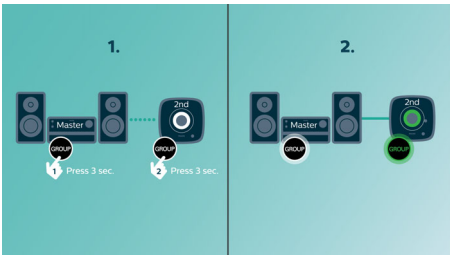

Enrich your sound experience

- Digital Sound Control for optimized music style settings
- 130W RMS Maximum output power

PHILIPS

Highlights

izzylink™

izzylink™ is a wireless technology that uses the IEEE 802.11n standard to enable the link-up of multiple speakers to form a wireless network. The network connects up to five speakers without the need of a router, Wi-Fi password, or any smart device mobile app to set it up. You can add izzy speakers to the network easily to enjoy music playing at the same time in different rooms. Each speaker can still be switched between single mode for individual use or group mode for multiroom music with one tap.

One tap to set up izzylink™

No router, no password, no apps needed for set up. Just long press the "GROUP" button on two speakers to set up for the first time. Repeat to add a 3rd, 4th, or 5th speaker. Each