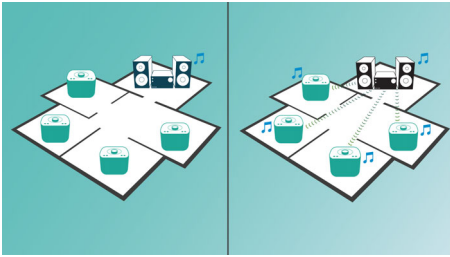

Philips izzylink™ for multiroom music

- Group up to 5 izzy with izzylink™ for multiroom enjoyment
- One tap to set up izzylink™, no router, no password, no apps
- Stream all your music via izzylink™
- Play music in one room wirelessly via Bluetooth
- Change the master speaker in the group with just one tap

Enrich your sound experience

- Digital Sound Control for optimized music style settings
- 130W RMS Maximum output power

PHILIPS

Highlights

izzylink™

izzylink™ is a wireless technology that uses the IEEE 802.11n standard to enable the link-up of multiple speakers to form a wireless network. The network connects up to five speakers without the need of a router, Wi-Fi password, or any smart device mobile app to set it up. You can add izzy speakers to the network easily to enjoy music playing at the same time in different rooms. Each speaker can still be switched between single mode for individual use or group mode for multiroom music with one tap.

Swap music between 2 devices

Pair with 2 smart devices simultaneously so you can stream music from whichever device you want, without the hassle of un-pairing and re-pairing. To play a song on a different device, pause the song on the original device first and then play the new song on a different device to take over. It's perfect for sharing music with friends, parties, or just playing different songs stored on different devices. Let friends and family pair at the same time, so you can swap between each other's music easily.