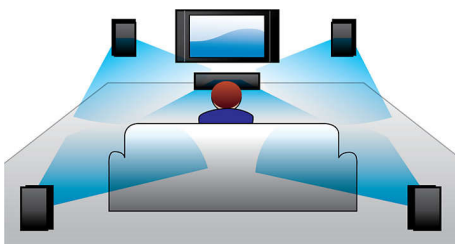

PHILIPS

Highlights

300 W RMS power

300 W RMS power delivers great sound for movies and music

Dolby TrueHD and DTS-HD

Dolby TrueHD and DTS-HD Master Audio Essential deliver the finest sound from your Blu-ray Discs. Audio reproduced is virtually indistinguishable from the studio master, so you hear what the creators intended for you to hear. Dolby TrueHD and DTS-HD Master Audio Essential complete your high definition entertainment experience.

Access YouTube and Picasa

Get YouTube videos and Picasa photos on your TV now. Enjoy the huge collection of online videos on a larger screen, without even having to turn on your computer. Simply ensure that your Blu-ray player or Home cinema system is connected to the Internet, either wirelessly over Wi-Fi or with a cable to the LAN connector, then sit back and enjoy the best of YouTube and Picasa.

HDMI for HD movies

HDMI is a direct digital connection that can carry digital HD video as well as digital multichannel audio. By eliminating the

conversion to analogue signals it delivers perfect picture and sound quality, completely free from noise. Movies in standard definition can now be enjoyed in true high definition resolution—ensuring more details and more true-to-life pictures.