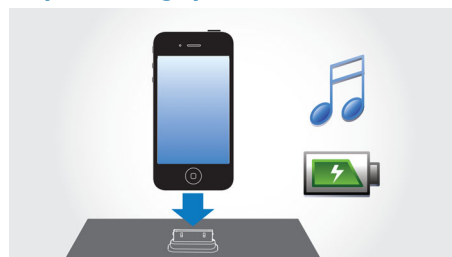

Play and charge your iPod

Enjoy your favorite MP3 music while charging your iPod! The dock lets you connect your iPod directly to the Docking entertainment system so you can listen to your favorite music in superb sound. It also charges your iPod while it plays so you can enjoy your music and not have to worry about your iPod battery running out. The Docking entertainment system automatically charges your iPod while it is docked.

Specifications

iPod compatibility

- Compatible with: iPod mini, iPod with color display, iPod 5th Generation, iPod classic, iPod nano 1st Generation, iPod nano 2nd Generation, iPod nano 3rd Generation, iPod nano 4th Generation, iPod touch, iPod touch 2nd Generation, iPod nano 5th Generation, iPod nano 6th generation, iPod touch 4th generation

Tuner/Reception/Transmission

- Auto digital tuning
- Tuner Bands: FM
- Station presets: 20
- Antenna: FM Antenna

Audio Playback

- Cradle playback mode: Charging iPod, Play and Pause, Next and Previous track

Convenience

- Clock/Version: Digital
- Alarms: 24 hour alarm reset, Buzzer Alarm, Radio Alarm, Repeat alarm (snooze), Sleep timer

Sound

- Sound System: Stereo
- Output power (RMS): 2x1.5W
- Volume Control: Volume Control up/down

Loudspeakers

- Built-in speakers: 2
- Neodymium magnet system

Connectivity

- MP3-Link: 3.5mm stereo input

Dimensions

- Product dimensions (W x H x D): 144 x 144 x 62 mm

Accessories

- Included accessories: 3.5mm stereo line in cable, AC-DC Adapter, Quick Use Guide, User Manual, World Wide Warranty leaflet

Issue date 2014-02-10

Version: 4.0.10

12 NC: 8670 000 54018
EAN: 87 12581 49015 7

© 2014 Koninklijke Philips N.V.
All Rights reserved.

Specifications are subject to change without notice.
Trademarks are the property of Koninklijke Philips N.V. or their respective owners.

www.philips.com