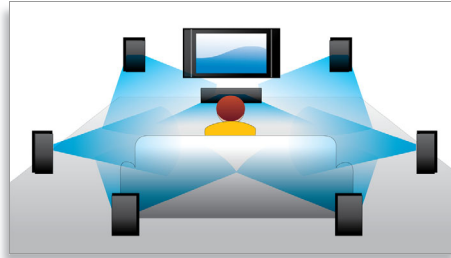

Dolby TrueHD

Dolby TrueHD deliver the finest sound from your Blu-ray Discs. Audio reproduced is virtually indistinguishable from the studio master, so you hear what the creators intended for you to hear. Dolby TrueHD complete your high definition entertainment experience.

Dolby Digital DTS2.0

Dolby Digital DTS2.0 for ultimate movie experience