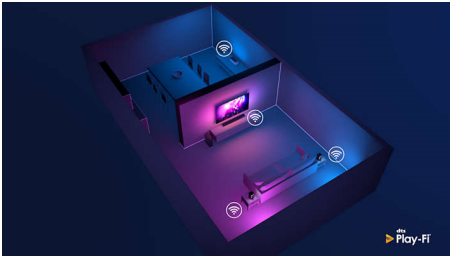

At home in your home

- Boost the sound of your smart assistant speakers
- Multi-room setup via Philips Sound or Play-Fi app
- Connects to your favorite voice assistant-enabled devices

PHILIPS

Wireless home speaker

Wi-Fi. Multi-room audio DTS Play-Fi compatible, Connects with voice assistants, Built-in LED

TAW6205/10

Highlights

Play-Fi. Multi-room and more

This wireless speaker is DTS Play-Fi compatible, so you can easily sync with other Play-Fi-compatible speakers for multi-room audio. If your soundbar supports Play-Fi Surround, you can even make this speaker part of a true surround-sound setup on movie night.

Rich sound. Pair for stereo

A woofer, two passive radiators, and a tweeter combine to give you rich sound with powerful bass and sparkling treble. Wi-Fi streaming gives you the highest-quality signal, and ensures the audio syncs perfectly between speakers, or rooms.