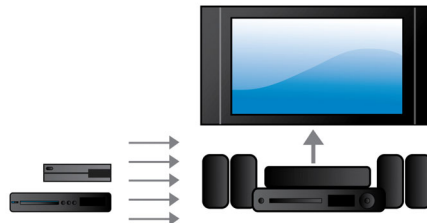

1000W RMS power

1000W RMS power delivers great sound for movies and music

Full HD 3D Blu-ray

Be enthralled by 3D movies in your own living room on a Full HD 3D TV. Active 3D uses the latest generation of fast switching displays for real life depth and realism in full 1080x1920 HD resolution. By watching these images through special glasses with right and left lenses that are timed to open and close in synchrony with alternating images, the full HD 3D viewing experience is created in your home cinema. Premium 3D movie releases on Blu-ray offer a wide, high quality selection of content. Blu-ray also delivers uncompressed surround sound for an unbelievably real audio experience.

HDMI Hub

HDMI Hub provides additional HDMI ports to allow you to connect other devices such as your game console or HD set-top box to your home theater conveniently. By connecting your devices through the HDMI Hub, you can enjoy high-definition sound and picture for all your entertainment.