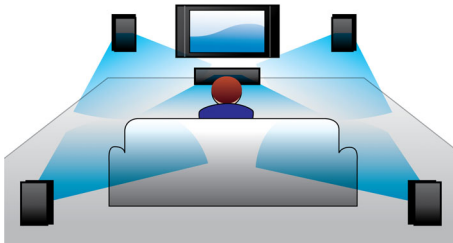

Dolby TrueHD and DTS-HD

Dolby TrueHD and DTS-HD Master Audio Essential deliver the finest sound from your Blu-ray Discs. Audio reproduced is virtually indistinguishable from the studio master, so you hear what the creators intended for you to hear. Dolby TrueHD and DTS-HD Master Audio Essential complete your high definition entertainment experience.