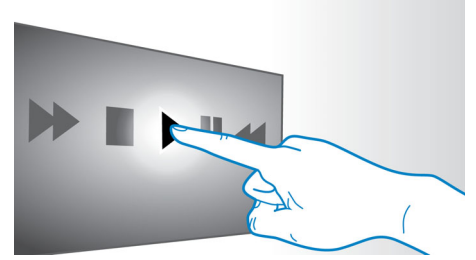

Touch panel for playback

Intuitive touch panel controls allows you to control the volume as well as other playback options by simply pressing the touch sensitive controls on the front panel.