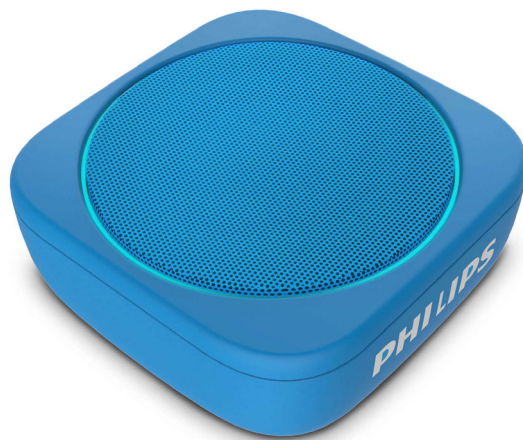

Philips  
wireless portable speaker

Bluetooth  
Blue

BT150A

## Pool party. Shower party. Your party.

Wherever. Whenever. This waterproof Bluetooth speaker packs chunky bass into a tiny package and gives you surprisingly big sound. You get eight hours play time and audio-in. From the pool to the shower-make it your kind of party.

### **Bring the tunes. Anywhere.**

- Buttons on speaker for play and volume/skip tracks
- Finely knitted detachable carry strap
- Hang it from your bag, or on your bike. 9.5x9.5x3.8 cm
- LED lights around the speaker grille. Blue/random colors

### **Music or calls**

- Audio-in. Connect to almost any source
- Built-in mic. Take your calls via the speaker
- Up to 10 m wireless range