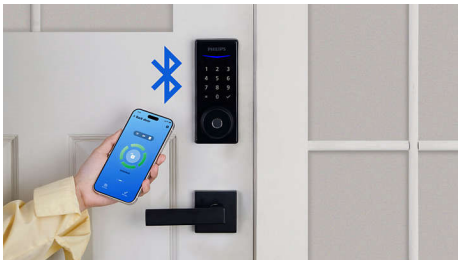

Innovative smart solution

- Simply share access anytime, anywhere
- Generate temporary PIN codes and share them remotely
- Works with Wi-Fi bridge to achieve more smart functions

PHILIPS

Smart deadbolt

Built-in Bluetooth PIN code, key, and app unlock, ANSI/BHMA Grade 2, Works with the Philips Wi-Fi bridge

DDL240XG5KNB/37

Highlights

3 ways to unlock

Choose the unlock method that fits your lifestyle the moment you arrive home. You can choose from unlocking with PIN codes or keys, or just unlock the door with a gentle touch of the Philips Home Access app on your smartphone.

Built-in Bluetooth

Enable seamless and secure wireless communication between the smart lock and your smartphone or other compatible devices, allowing for convenient control and monitoring of your locks status via the Philips Home Access app.