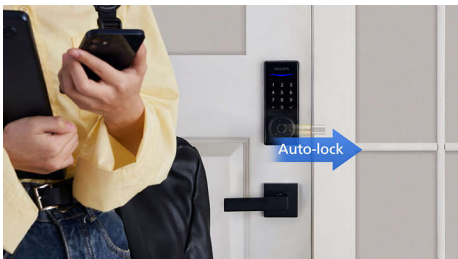

Innovative smart solution

- Simply share access anytime, anywhere
- Generate temporary PIN codes and share them remotely
- Works with Wi-Fi bridge to achieve more smart functions

PHILIPS

Smart deadbolt

Built-in Bluetooth PIN code, key, and app unlock, ANSI/BHMA Grade 2, Works with the Philips Wi-Fi bridge

DDL240XG5KNB/37

Highlights

3 ways to unlock

Choose the unlock method that fits your lifestyle the moment you arrive home. You can choose from unlocking with PIN codes or keys, or just unlock the door with a gentle touch of the Philips Home Access app on your smartphone.

Built-in Bluetooth

Enable seamless and secure wireless communication between the smart lock and your smartphone or other compatible devices, allowing for convenient control and monitoring of your locks status via the Philips Home Access app.

Auto-lock

With built-in door sensors, the lock can automatically lock when you leave, keeping your

home safe and ensuring that you didn't forget to lock the door.

Lock activity records

Lock activity records on the Philips Home Access app offer a detailed record of all lock interactions and activities. From lock/unlock events to user access, you can now effortlessly track who accessed your lock when you arrived home. By providing a clear and comprehensive overview of your lock's history, our smart lock ensures you're in control of your home's security.